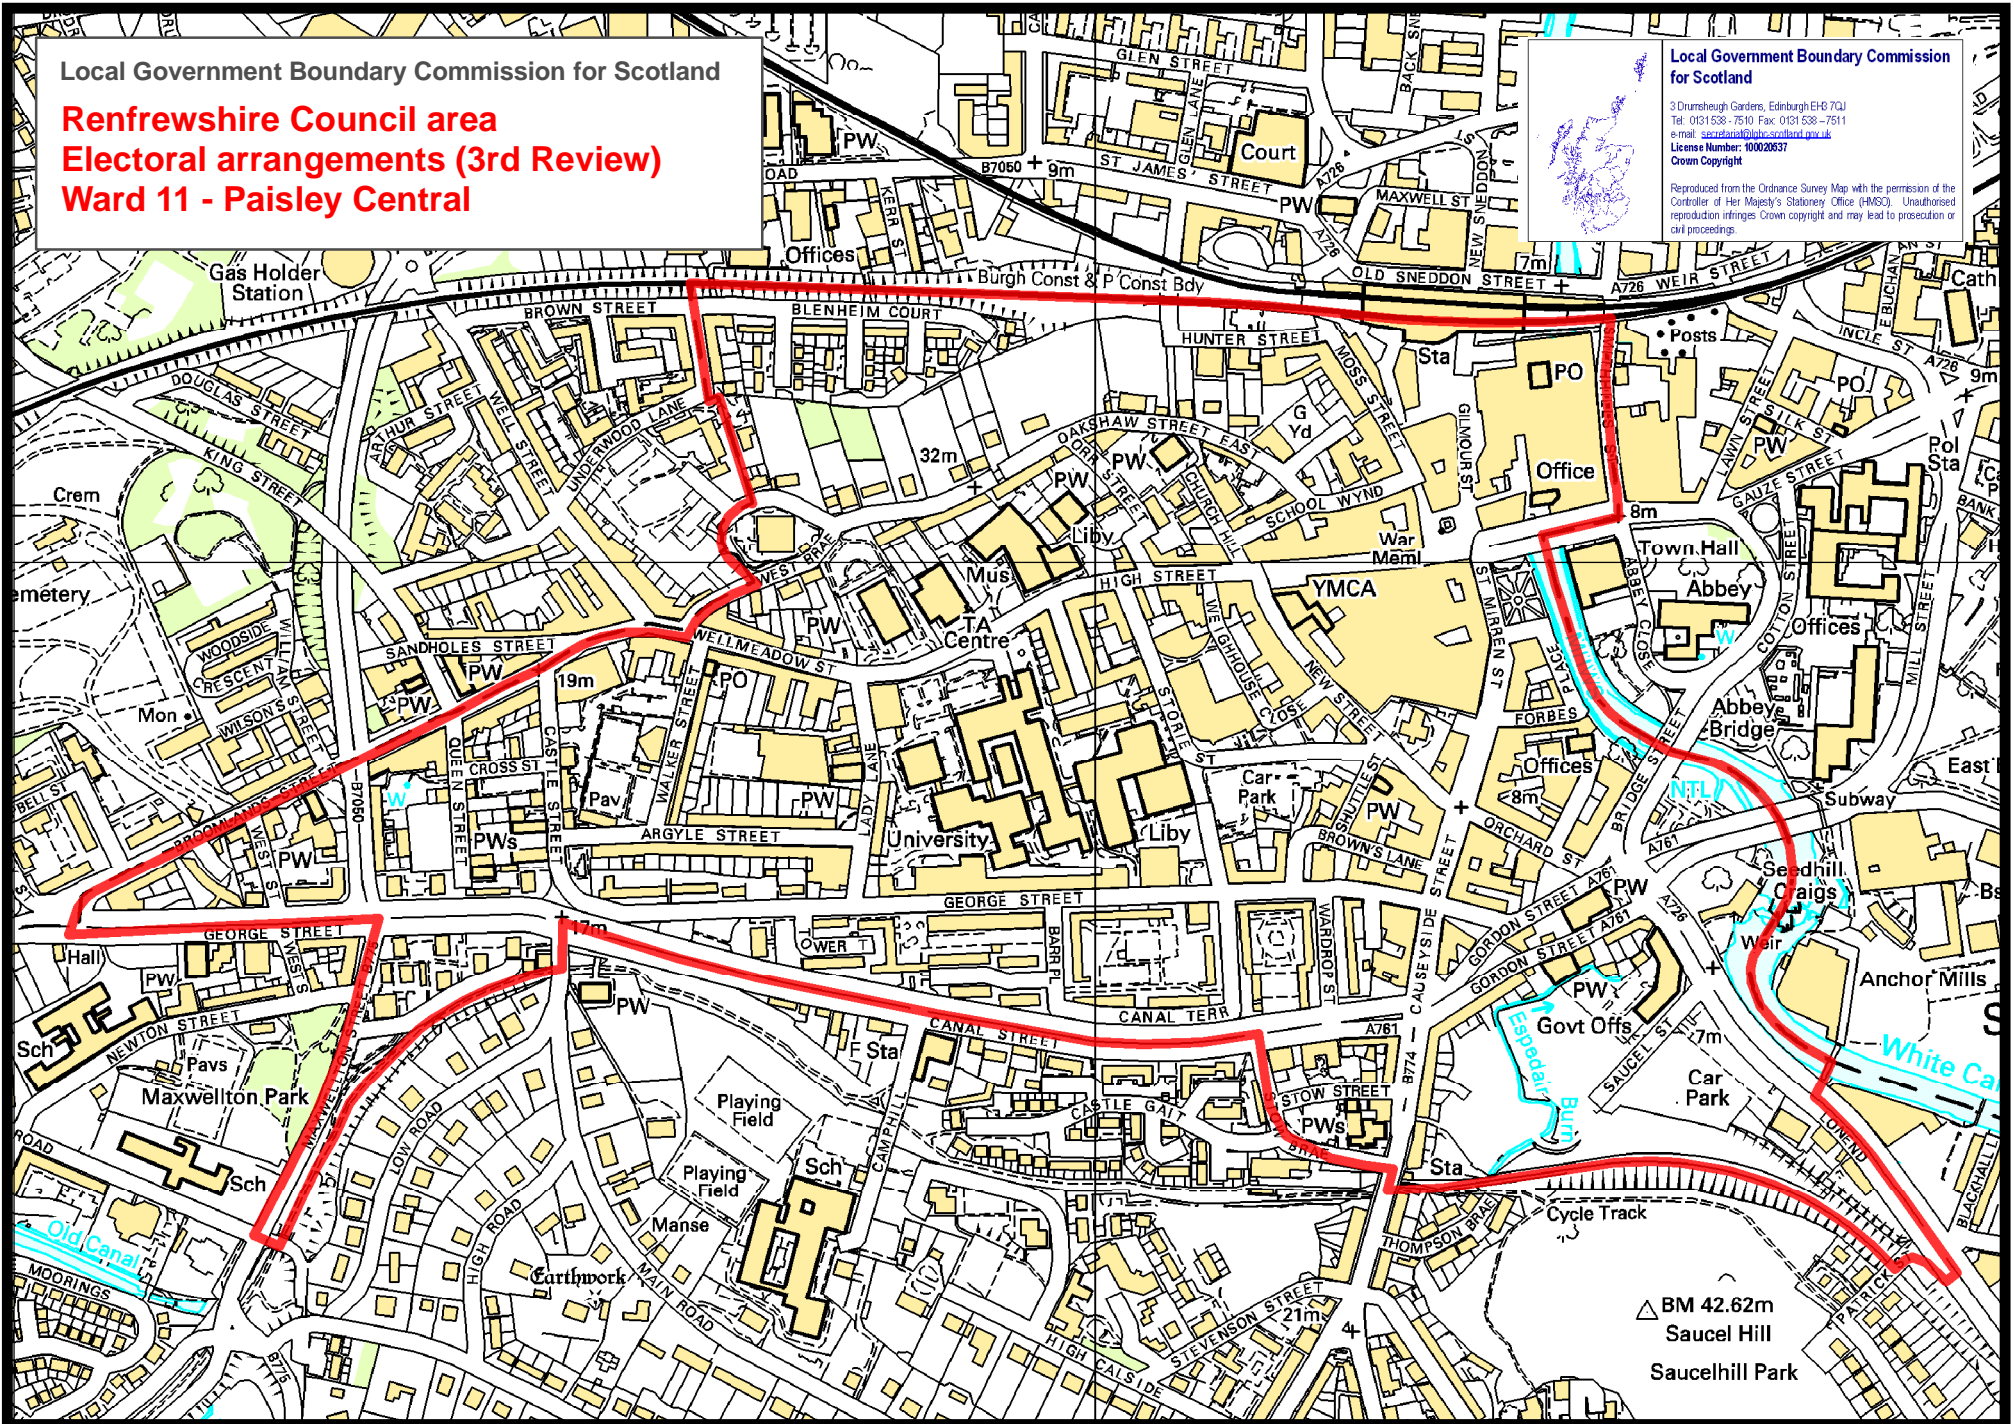

Local Government Boundary Commission for Scotland

**Renfrewshire Council area
Electoral arrangements (3rd Review)
Ward 11 - Paisley Central**

Local Government Boundary Commission
for Scotland

▲ BM 42.62m
Saucel Hill
Saucelhill Park