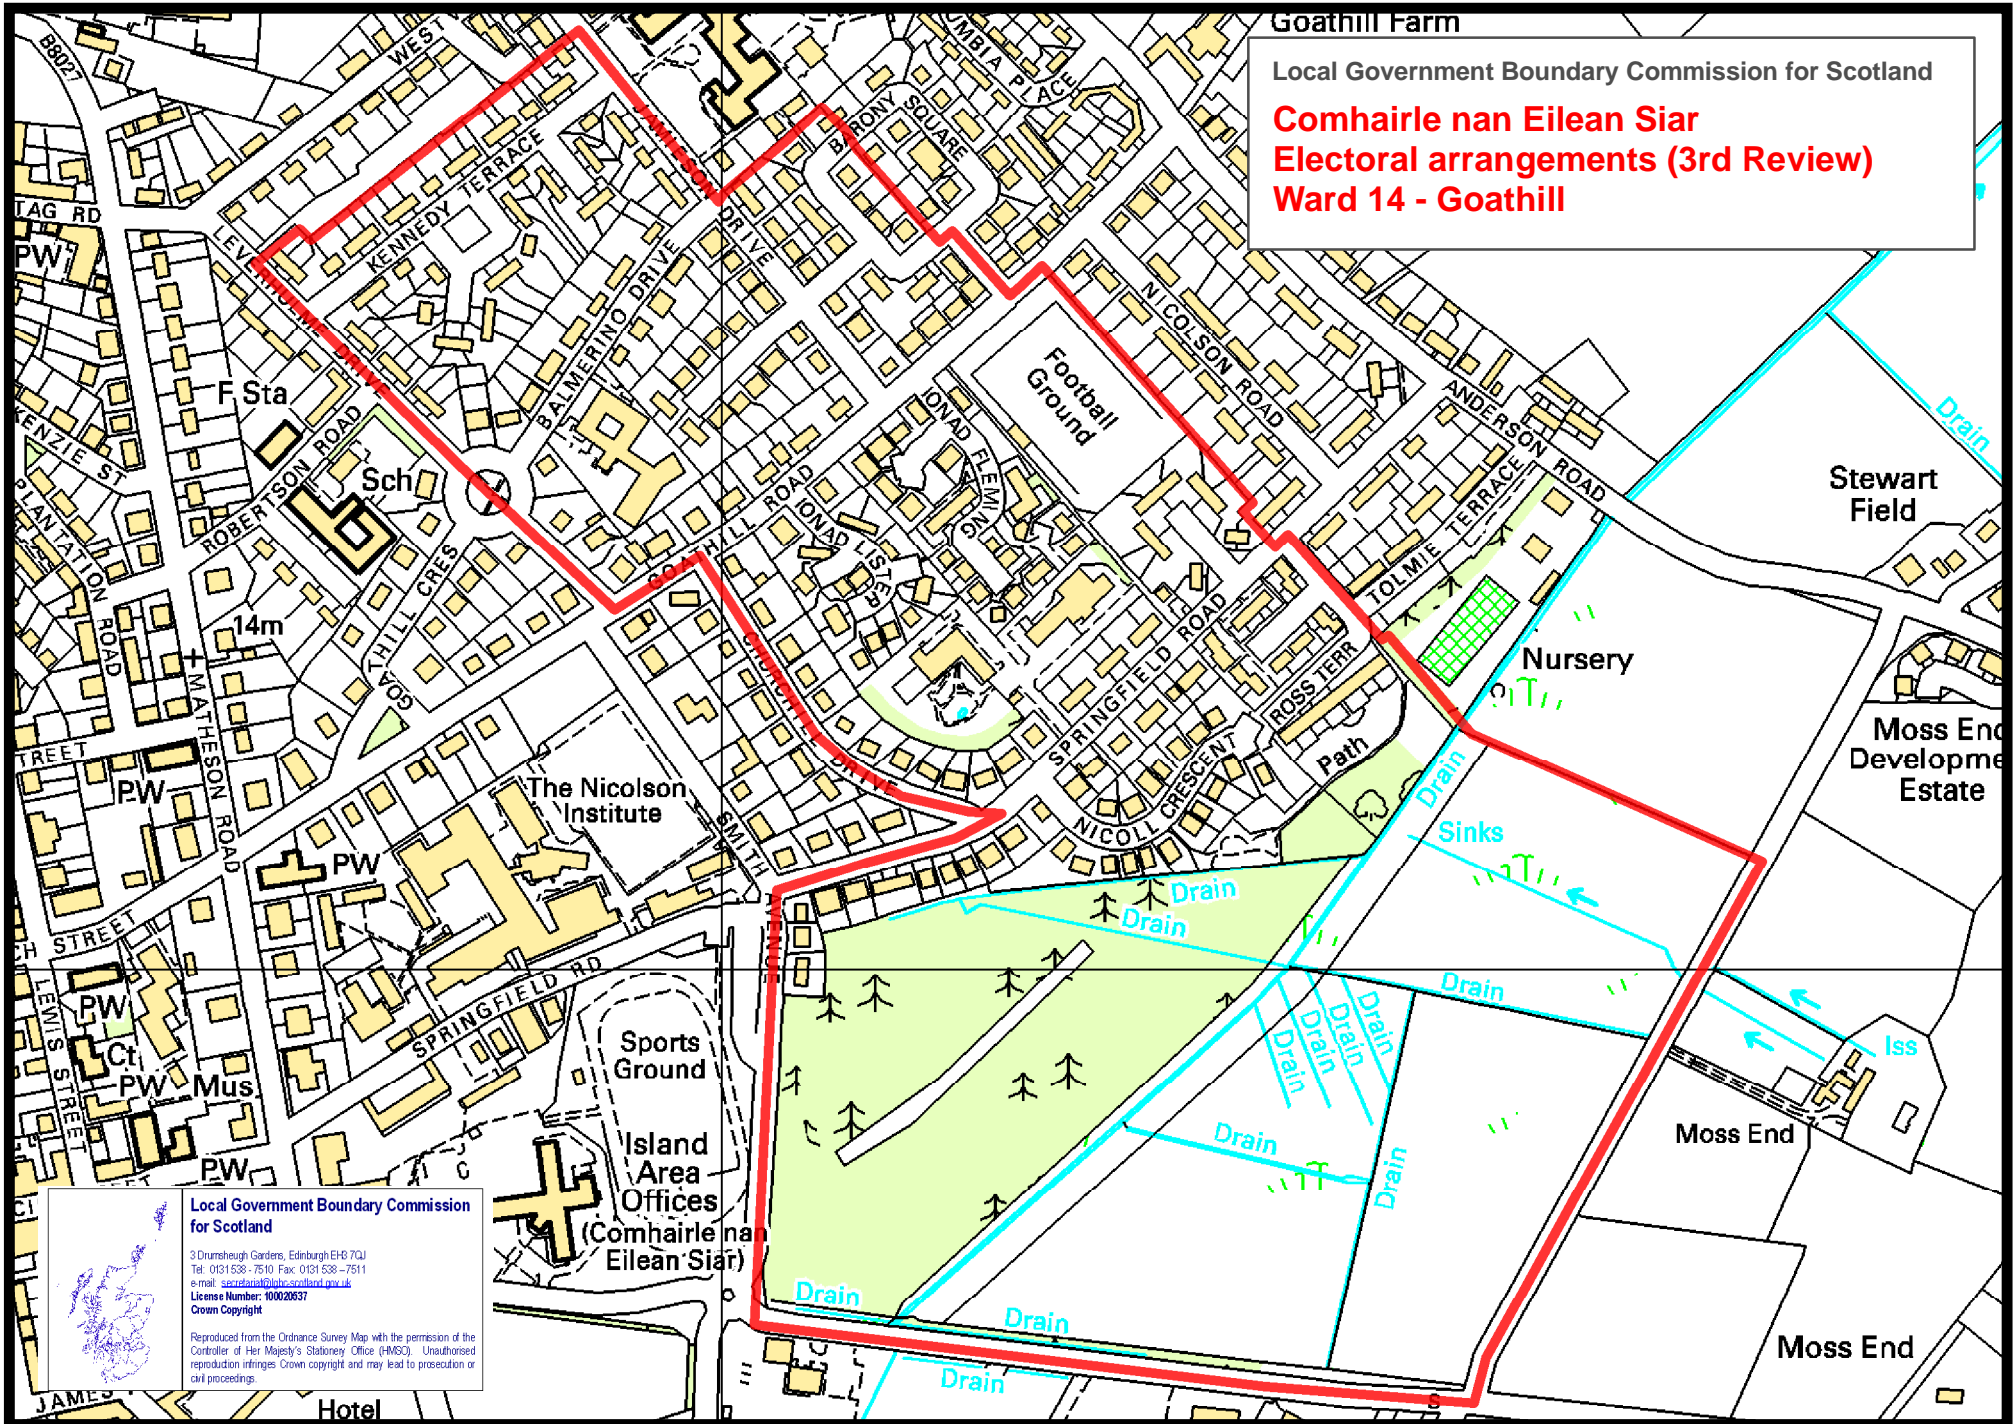

Goathill Farm

Local Government Boundary Commission for Scotland

**Comhairle nan Eilean Siar**  
**Electoral arrangements (3rd Review)**  
**Ward 14 - Goathill**

Local Government Boundary Commission for Scotland  
3 Drumreugh Gardens, Edinburgh EH6 7QJ  
Tel: 0131 538-7510, Fax: 0131 538-7511  
e-mail: [secretariat@lgb-scotland.gov.uk](mailto:secretariat@lgb-scotland.gov.uk)  
License Number: 100020537  
Crown Copyright

Reproduced from the Ordnance Survey Map with the permission of the Controller of Her Majesty's Stationery Office (HMSO). Unauthorised reproduction infringes Crown copyright and may lead to prosecution or civil proceedings.