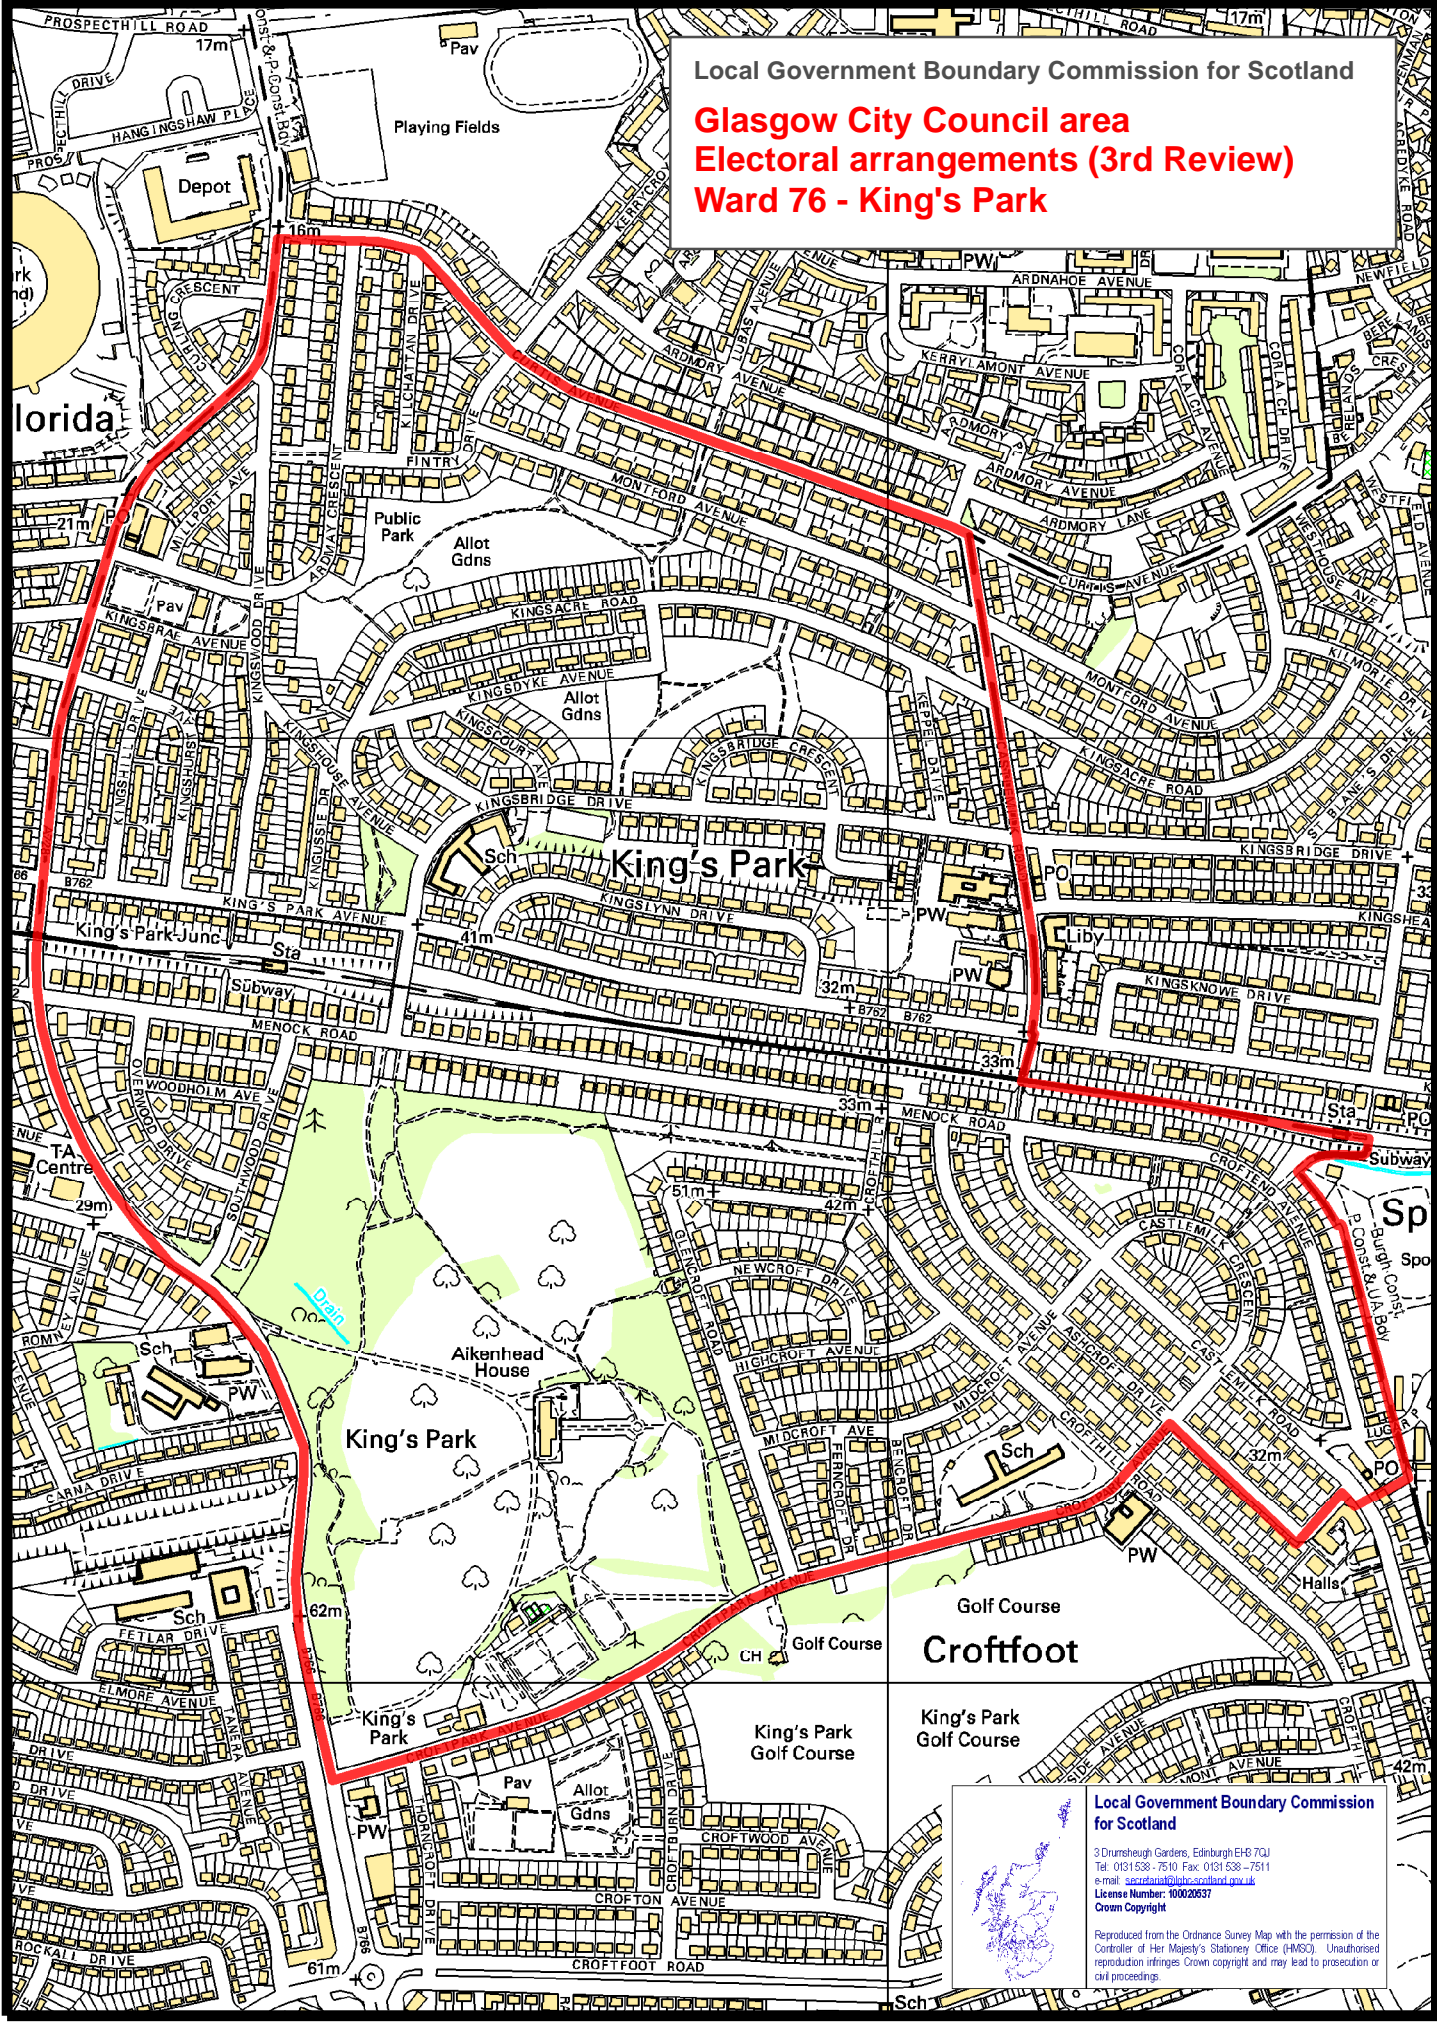

Local Government Boundary Commission for Scotland

**Glasgow City Council area
Electoral arrangements (3rd Review)
Ward 76 - King's Park**

**Local Government Boundary Commission
for Scotland**