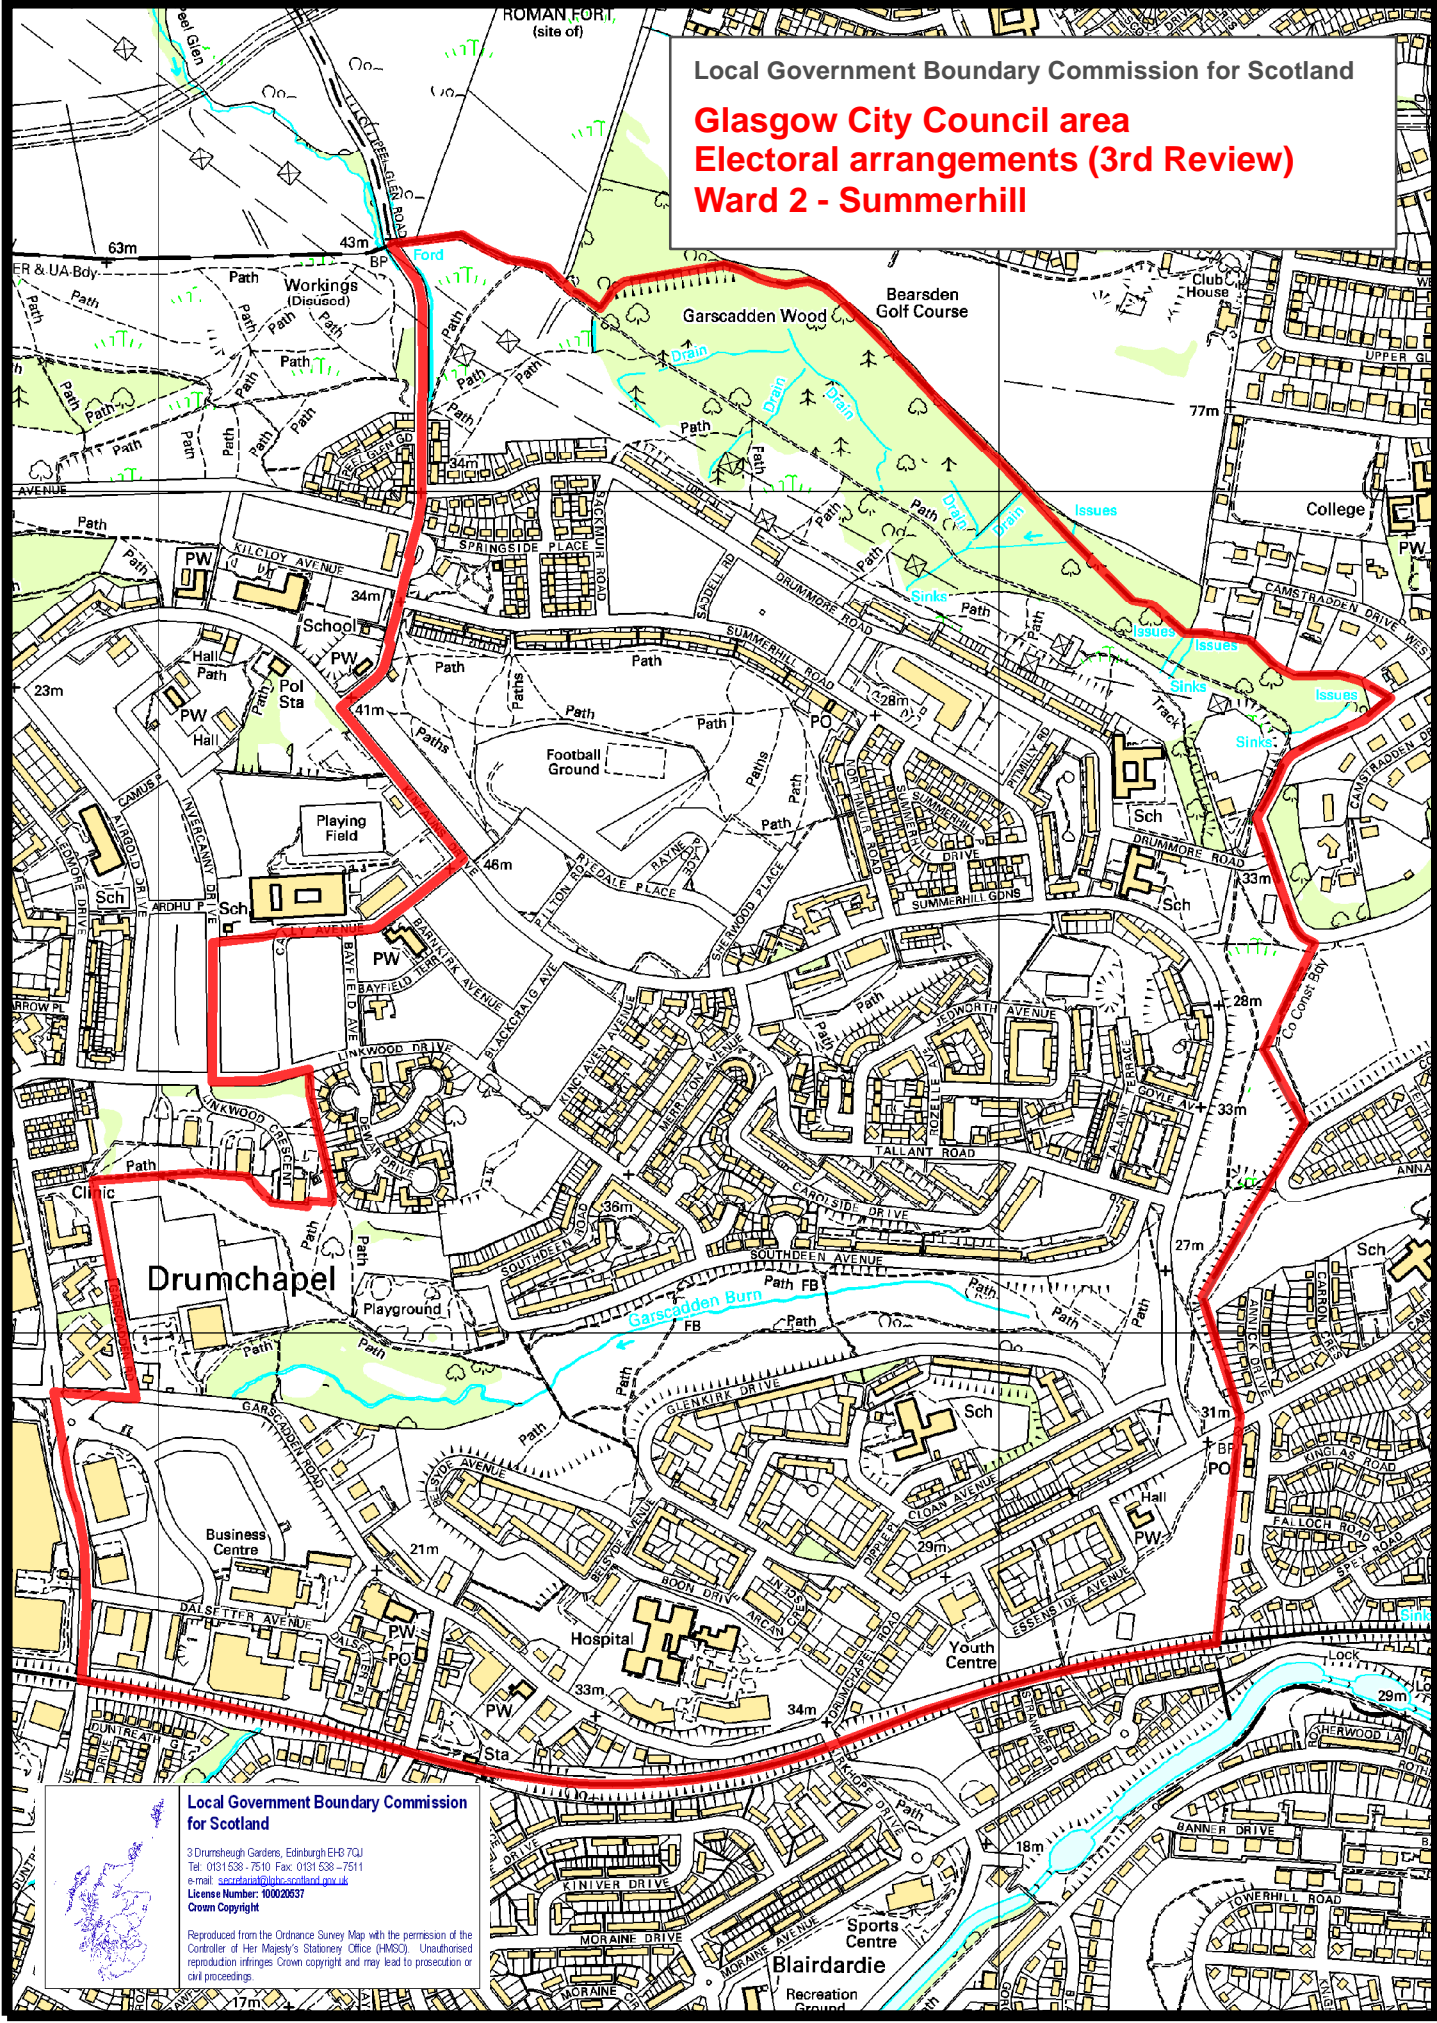

Local Government Boundary Commission for Scotland

**Glasgow City Council area
Electoral arrangements (3rd Review)
Ward 2 - Summerhill**

Drumchapel

Blairdardie

Local Government Boundary Commission for Scotland
3 Drumshugh Gardens, Edinburgh EH3 7QJ
Tel: 0131 538 - 7510 Fax: 0131 538 - 7511
e-mail: secretariat@lgbcs.scot.nhs.uk
License Number: 10002837
Crown Copyright
Reproduced from the Ordnance Survey Map with the permission of the Controller of Her Majesty's Stationery Office (HMCSO). Unauthorised reproduction infringes Crown copyright and may lead to prosecution or civil proceedings.