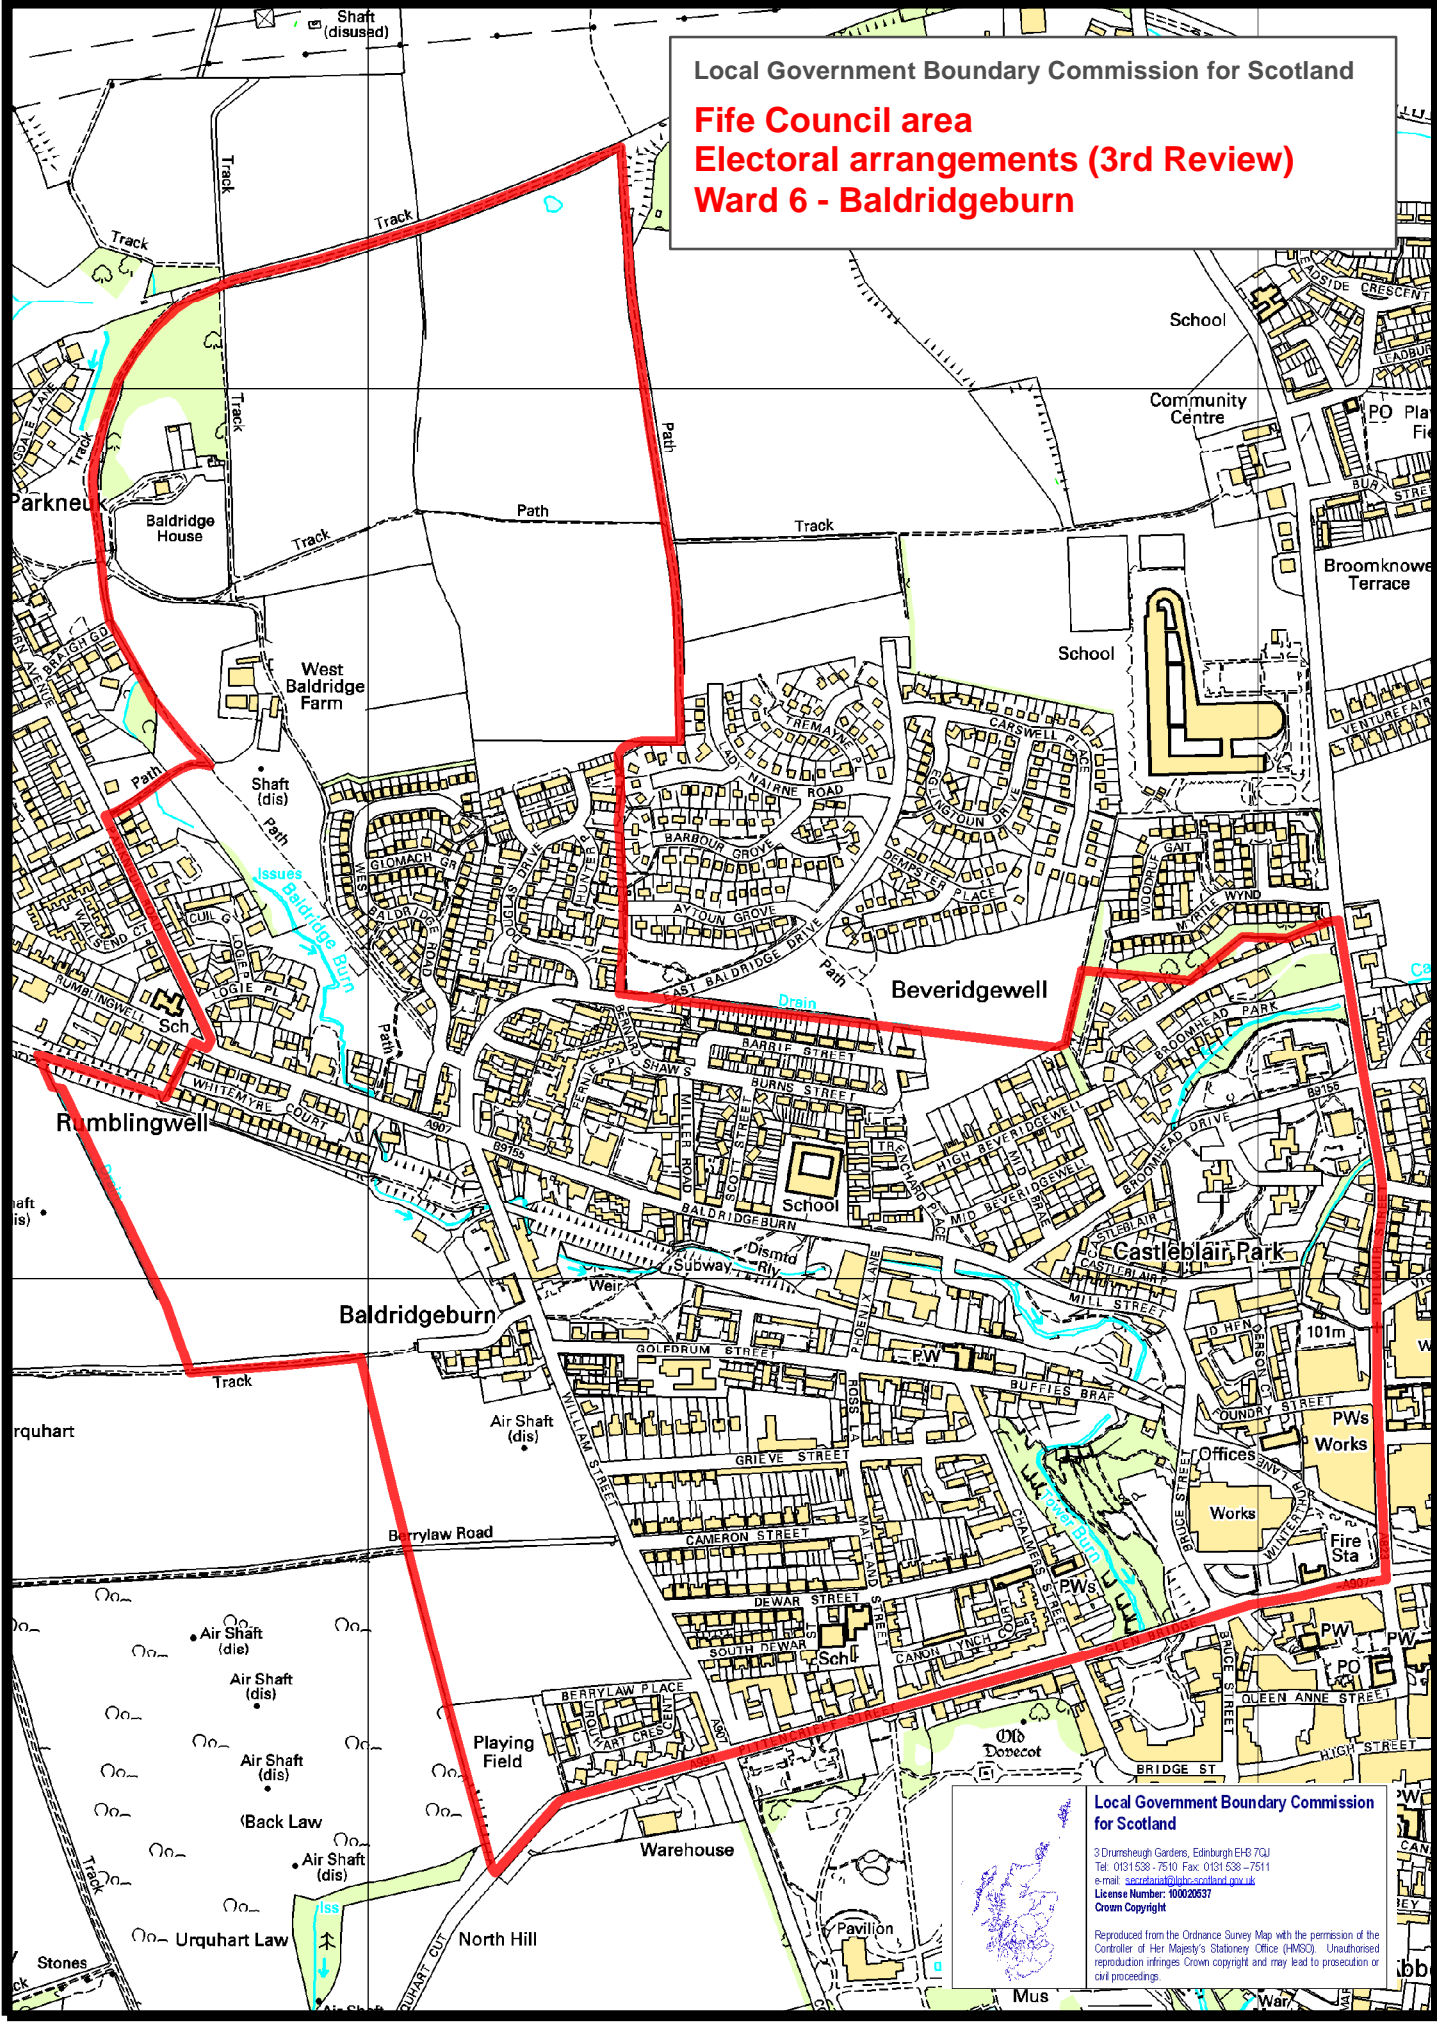

Local Government Boundary Commission for Scotland

Fife Council area
Electoral arrangements (3rd Review)
Ward 6 - Baldridgeburn

Local Government Boundary Commission for Scotland