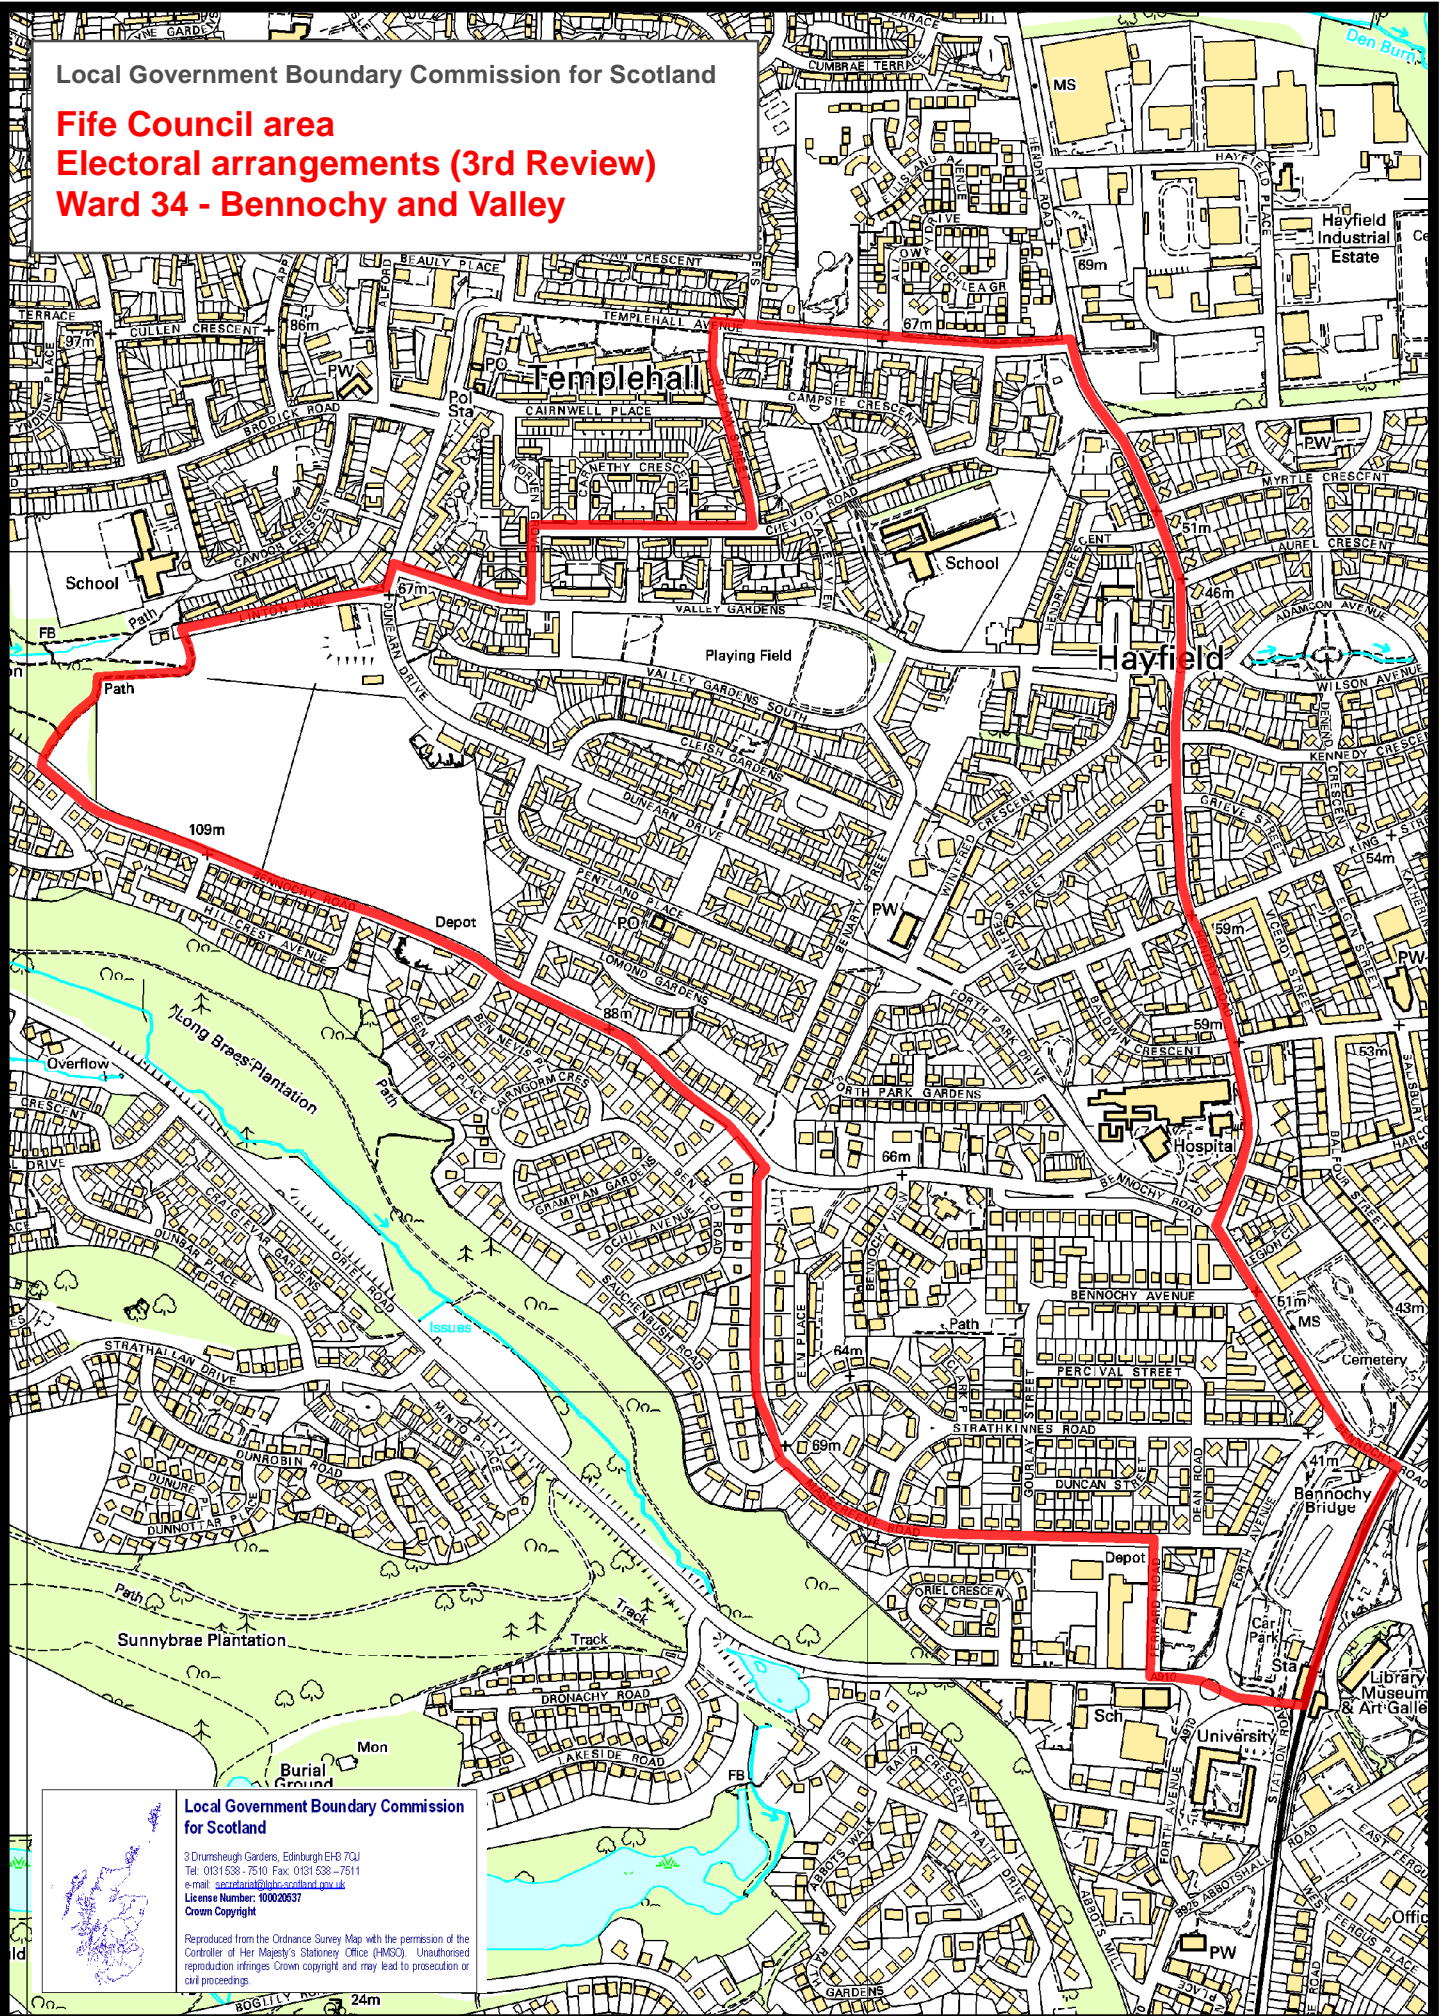

Local Government Boundary Commission for Scotland

Fife Council area
Electoral arrangements (3rd Review)
Ward 34 - Bennochy and Valley

Local Government Boundary Commission for Scotland