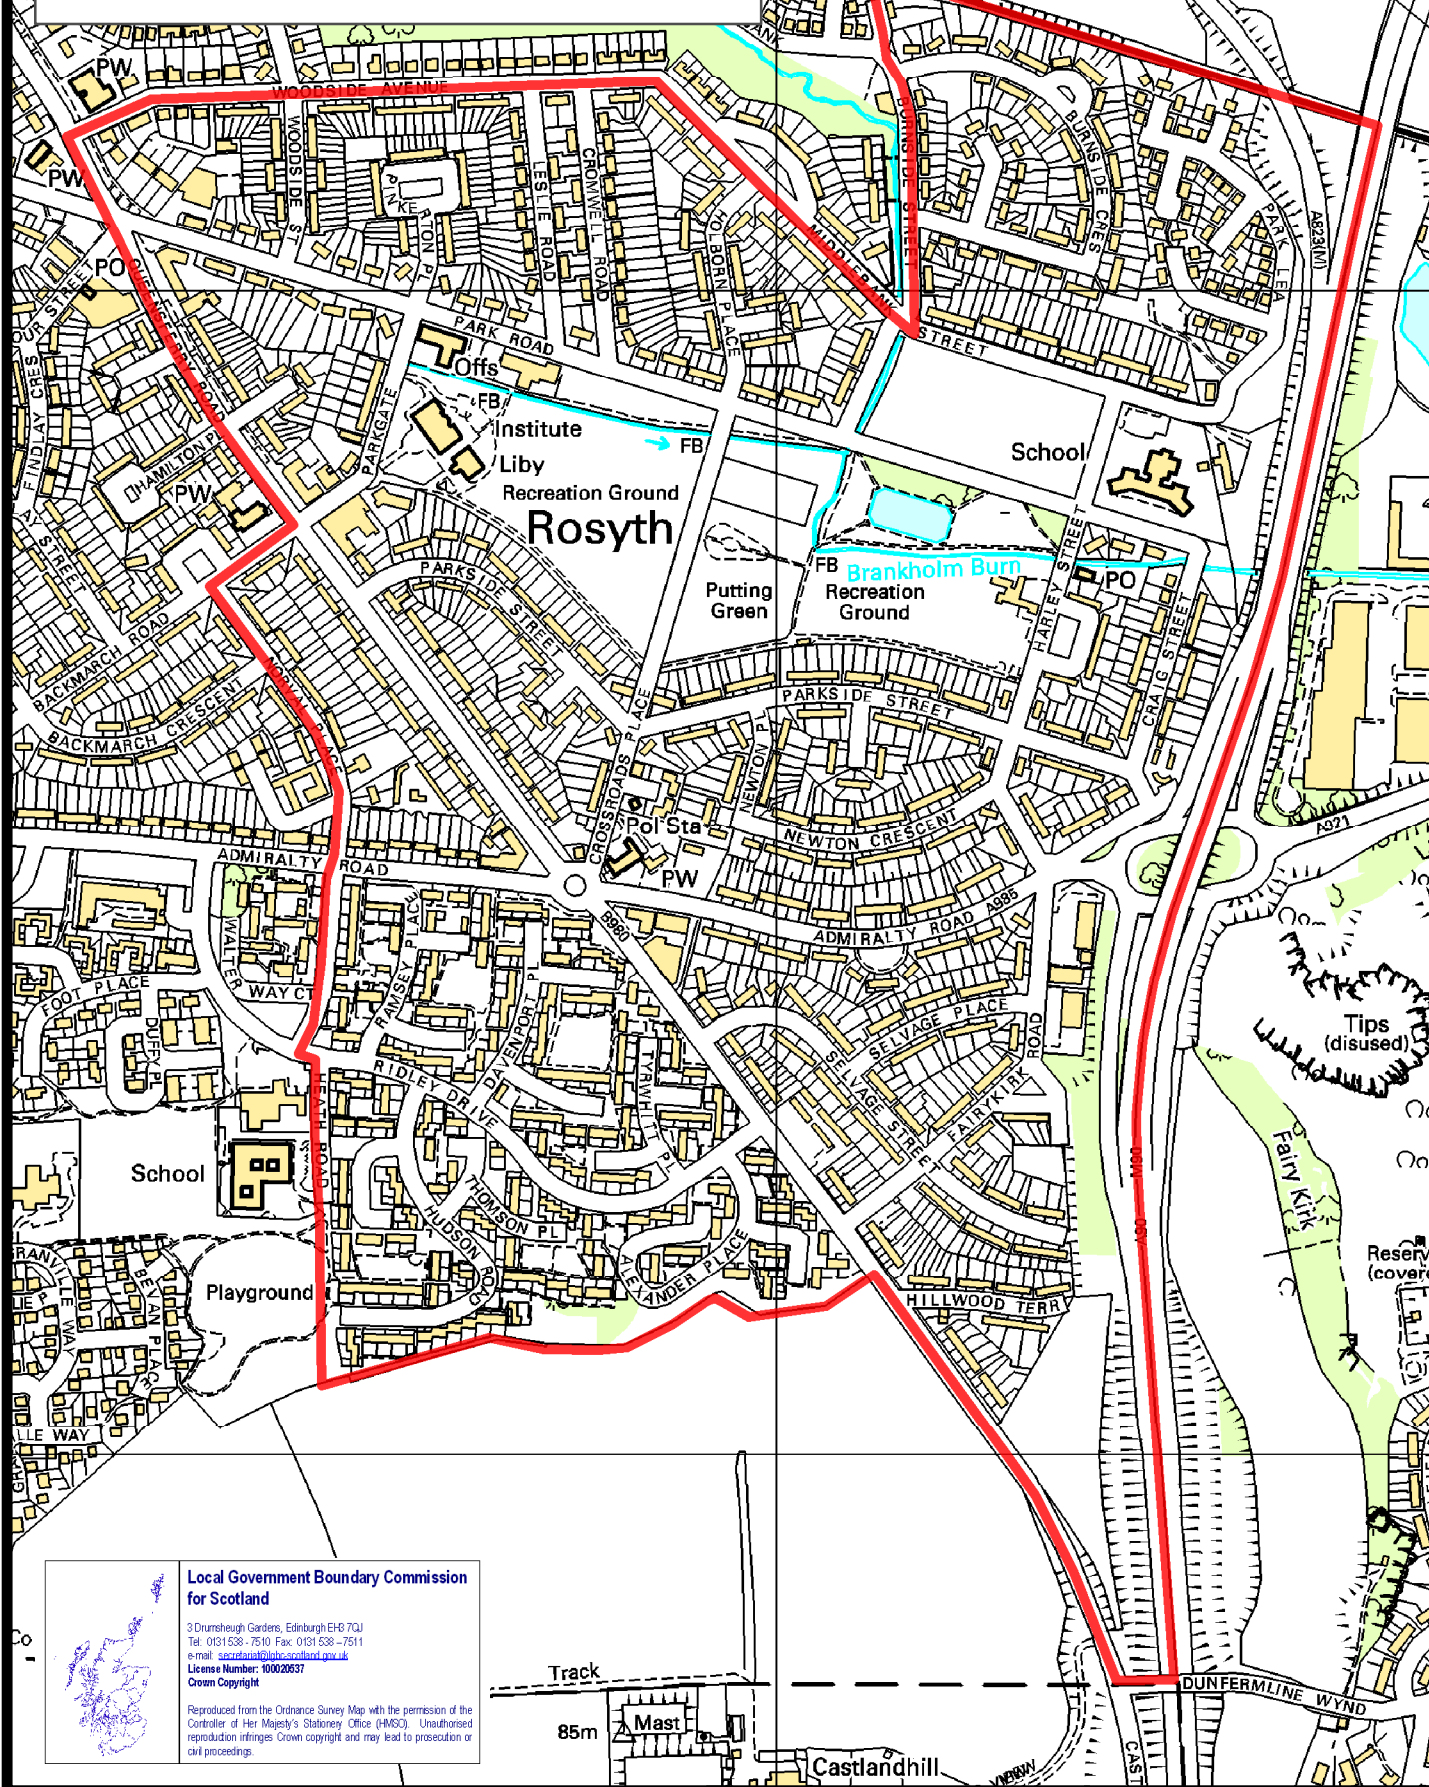

Local Government Boundary Commission for Scotland

Fife Council area
Electoral arrangements (3rd Review)
Ward 17 - Rosyth East

Local Government Boundary Commission for Scotland

Track

85m

Mast

Castlandhill

DUNFERMLINE WYND