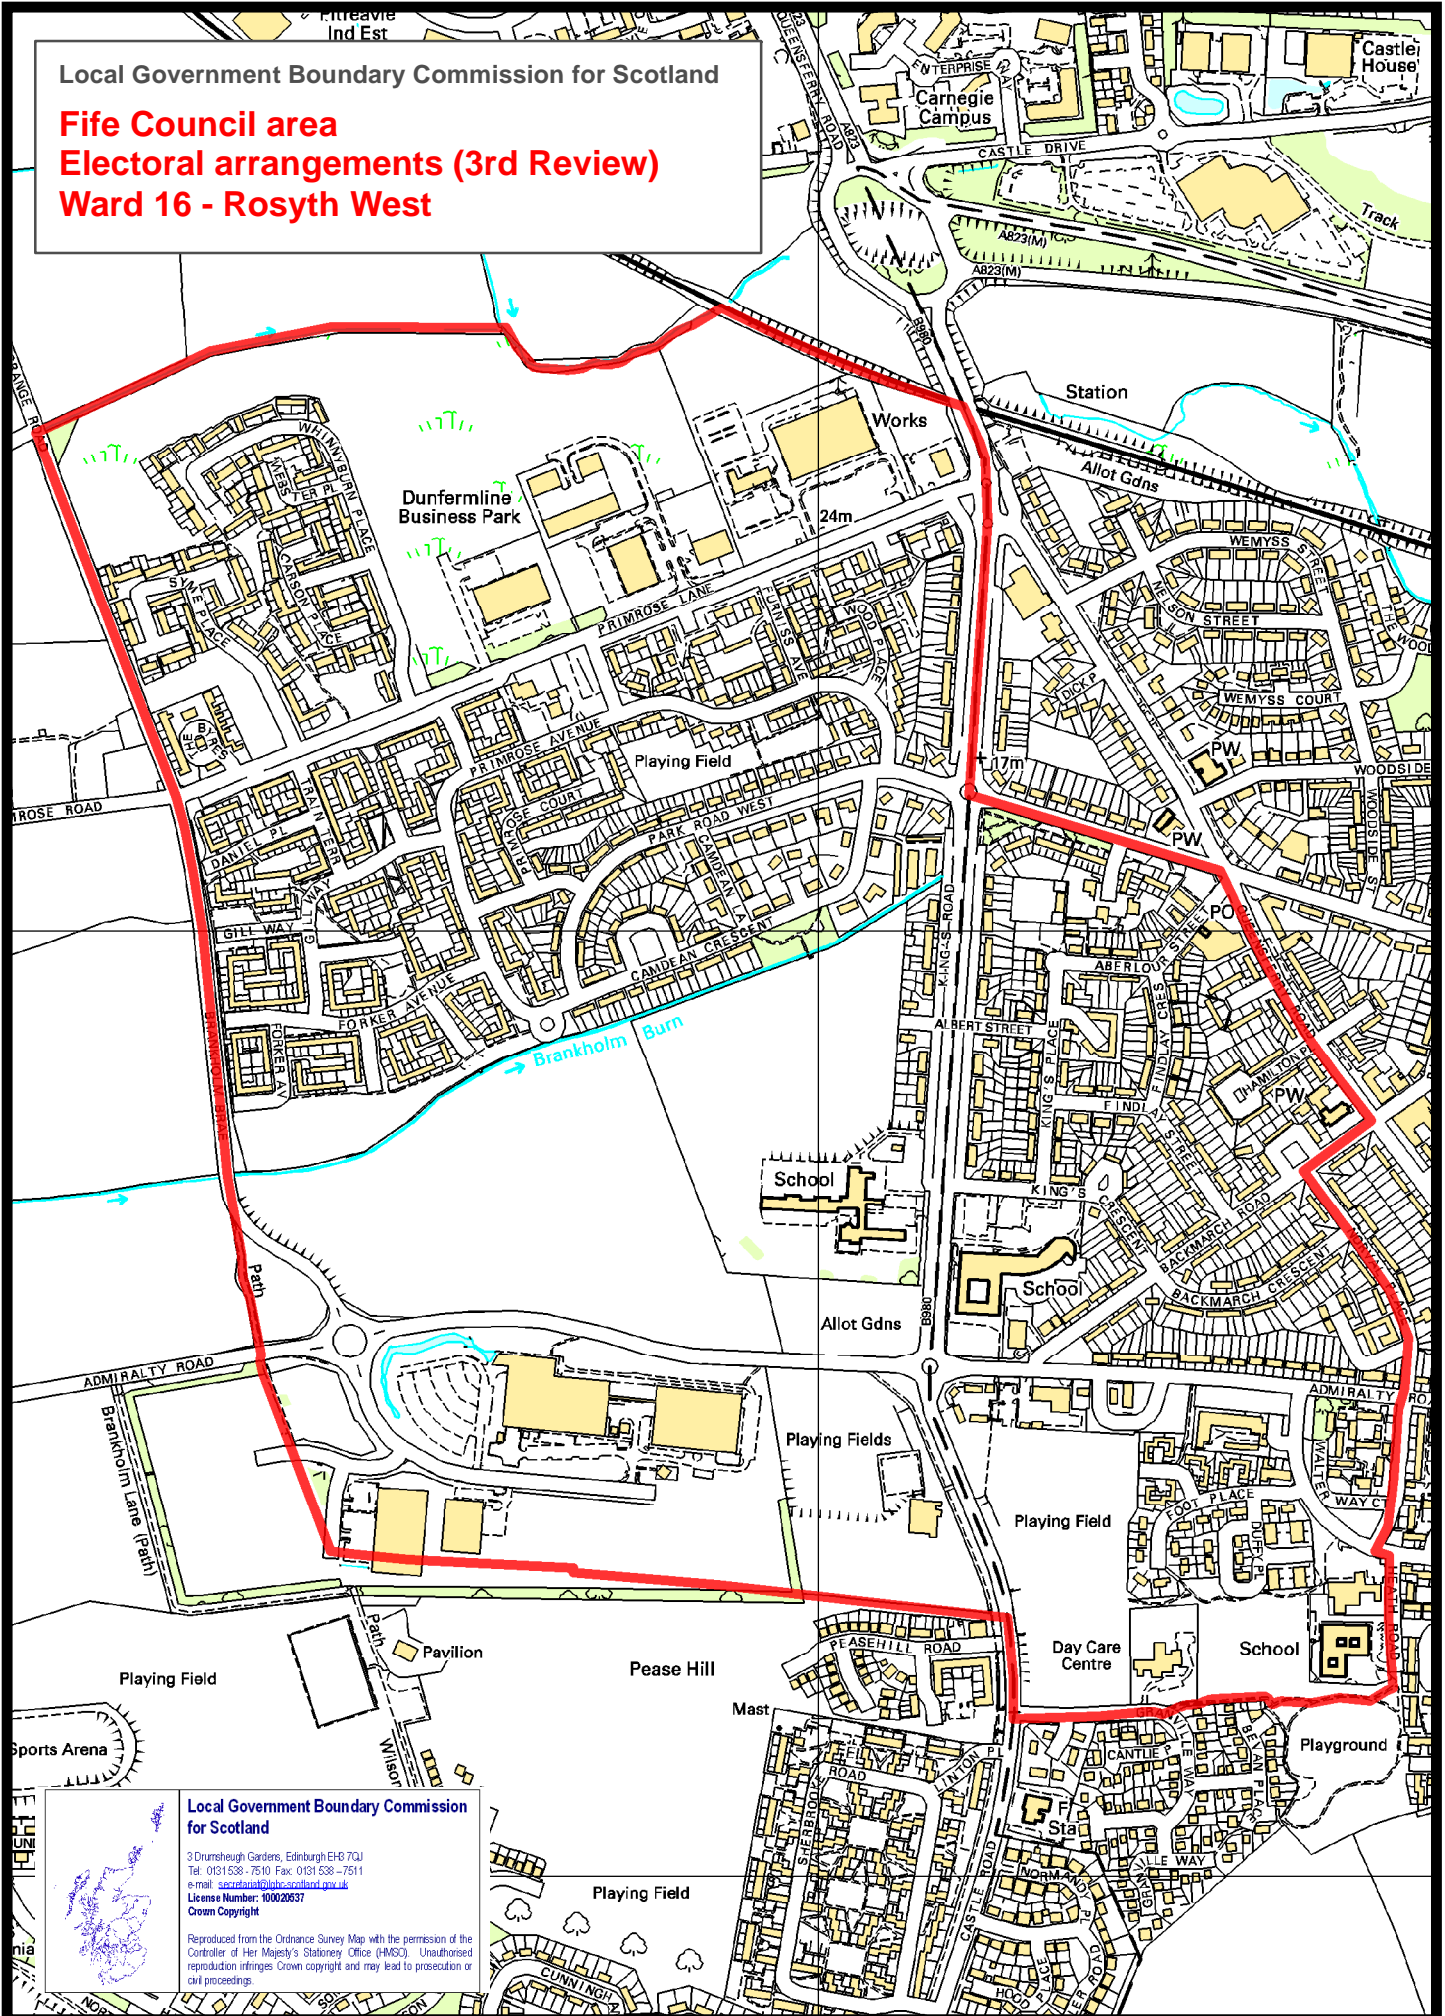

Local Government Boundary Commission for Scotland

Fife Council area
Electoral arrangements (3rd Review)
Ward 16 - Rosyth West

Local Government Boundary Commission for Scotland
3 Drumsheugh Gardens, Edinburgh EH3 7QJ
Tel: 0131 538 7510 Fax: 0131 538 7511
e-mail: secretariat@lgbcs.scot.nhs.uk
License Number: 10002837
Crown Copyright