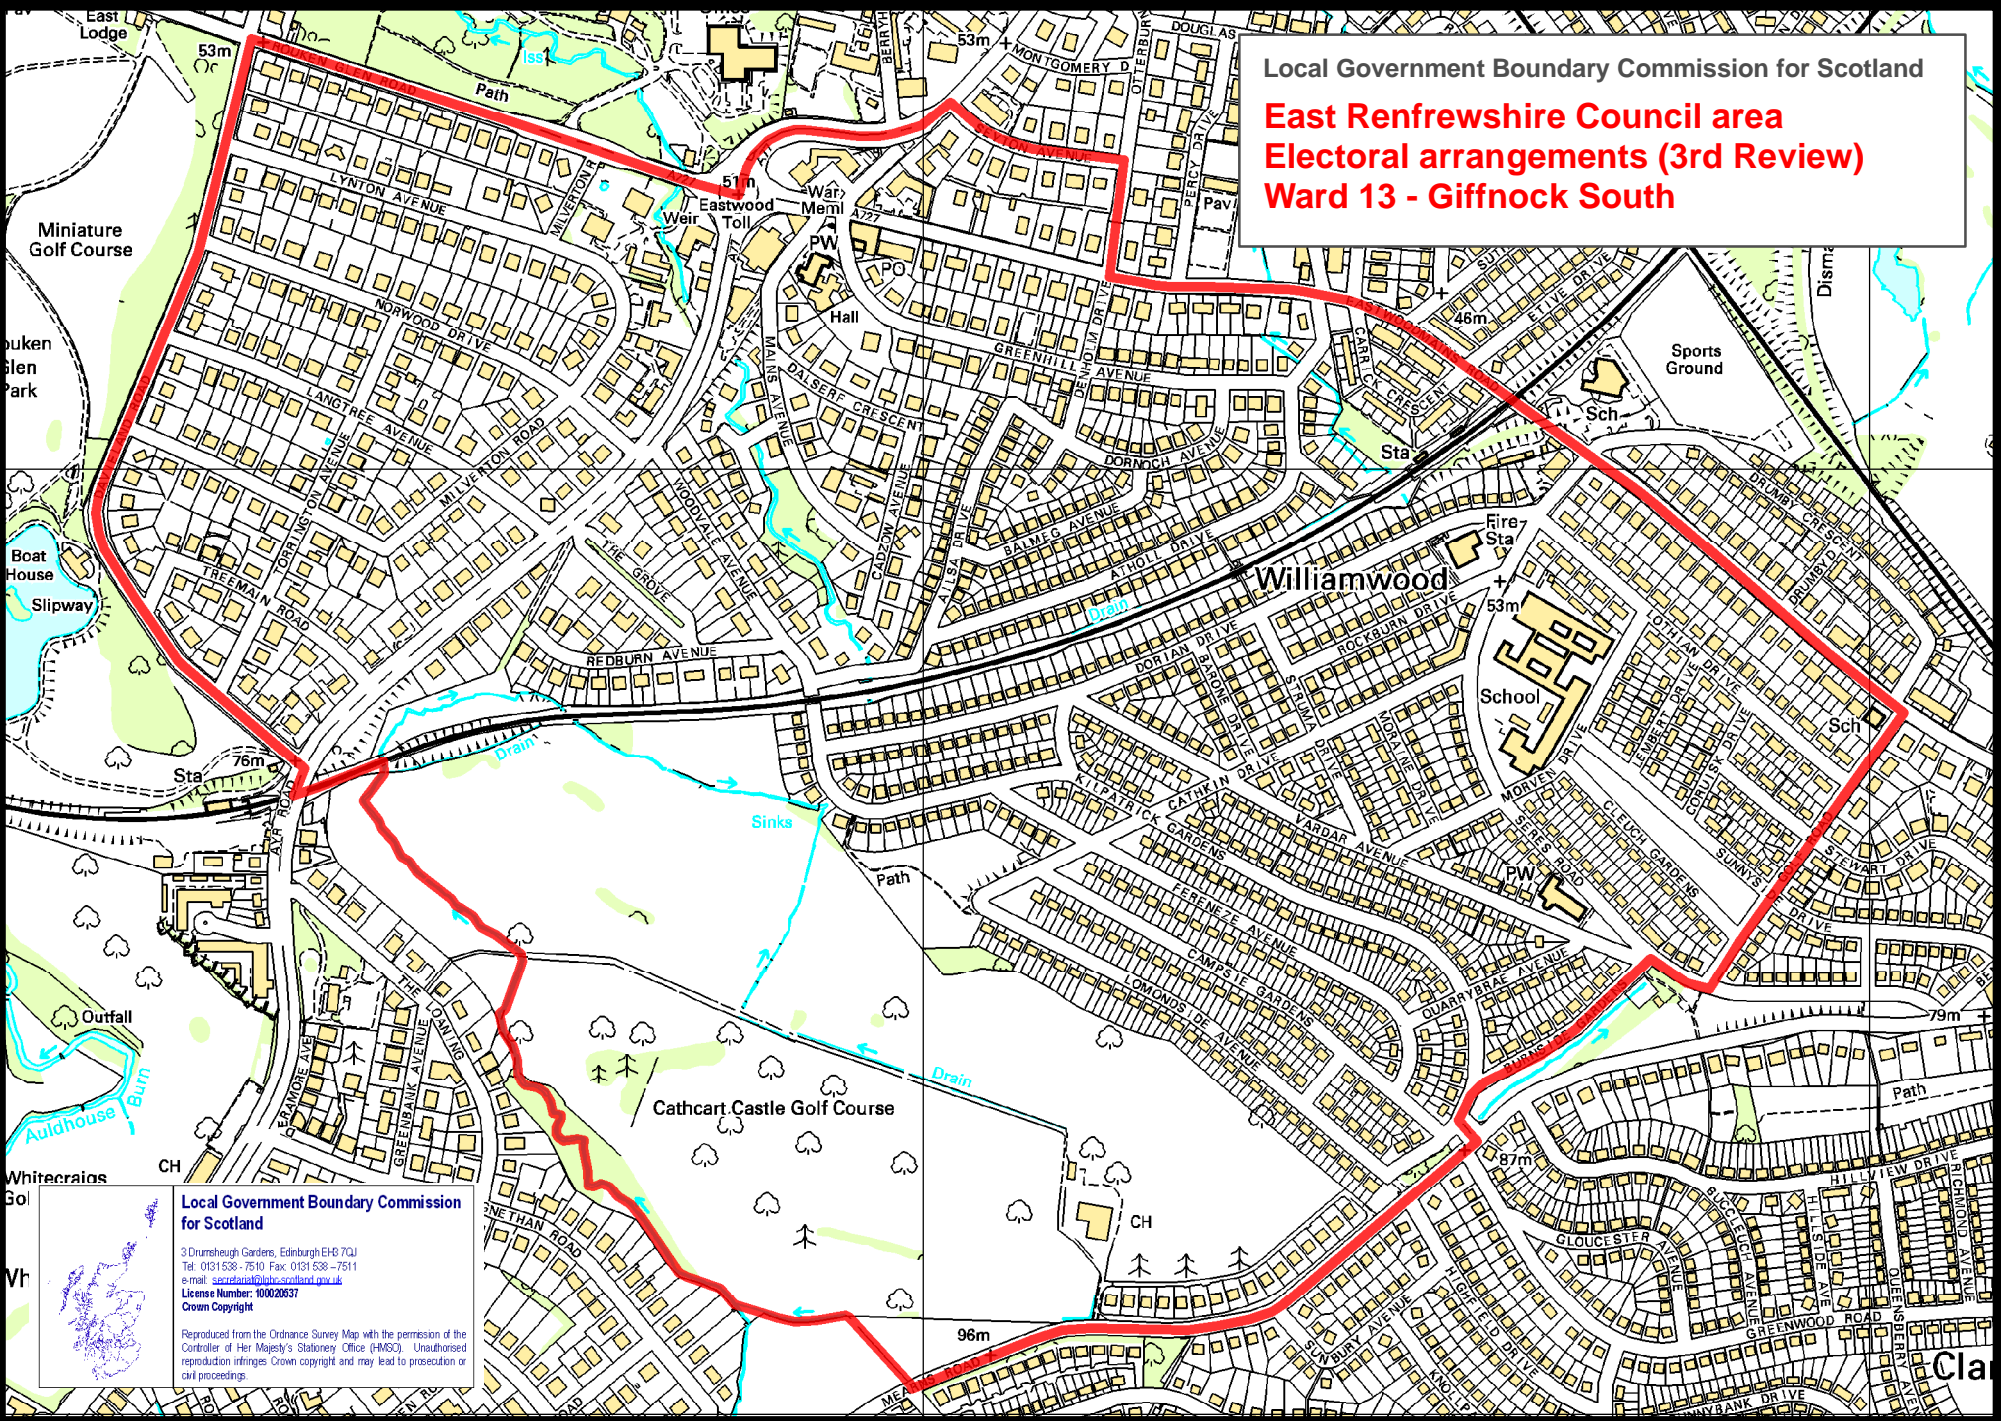

Local Government Boundary Commission for Scotland
East Renfrewshire Council area
Electoral arrangements (3rd Review)
Ward 13 - Giffnock South

Local Government Boundary Commission for Scotland
 3 Drumshugh Gardens, Edinburgh EH6 7QJ
 Tel: 0131 538-7510 Fax: 0131 538-7511
 e-mail: secretariat@lgb-scotland.gov.uk
 License Number: 100020537
 Crown Copyright

Reproduced from the Ordnance Survey Map with the permission of the Controller of Her Majesty's Stationery Office (HMSO). Unauthorised reproduction infringes Crown copyright and may lead to prosecution or civil proceedings.