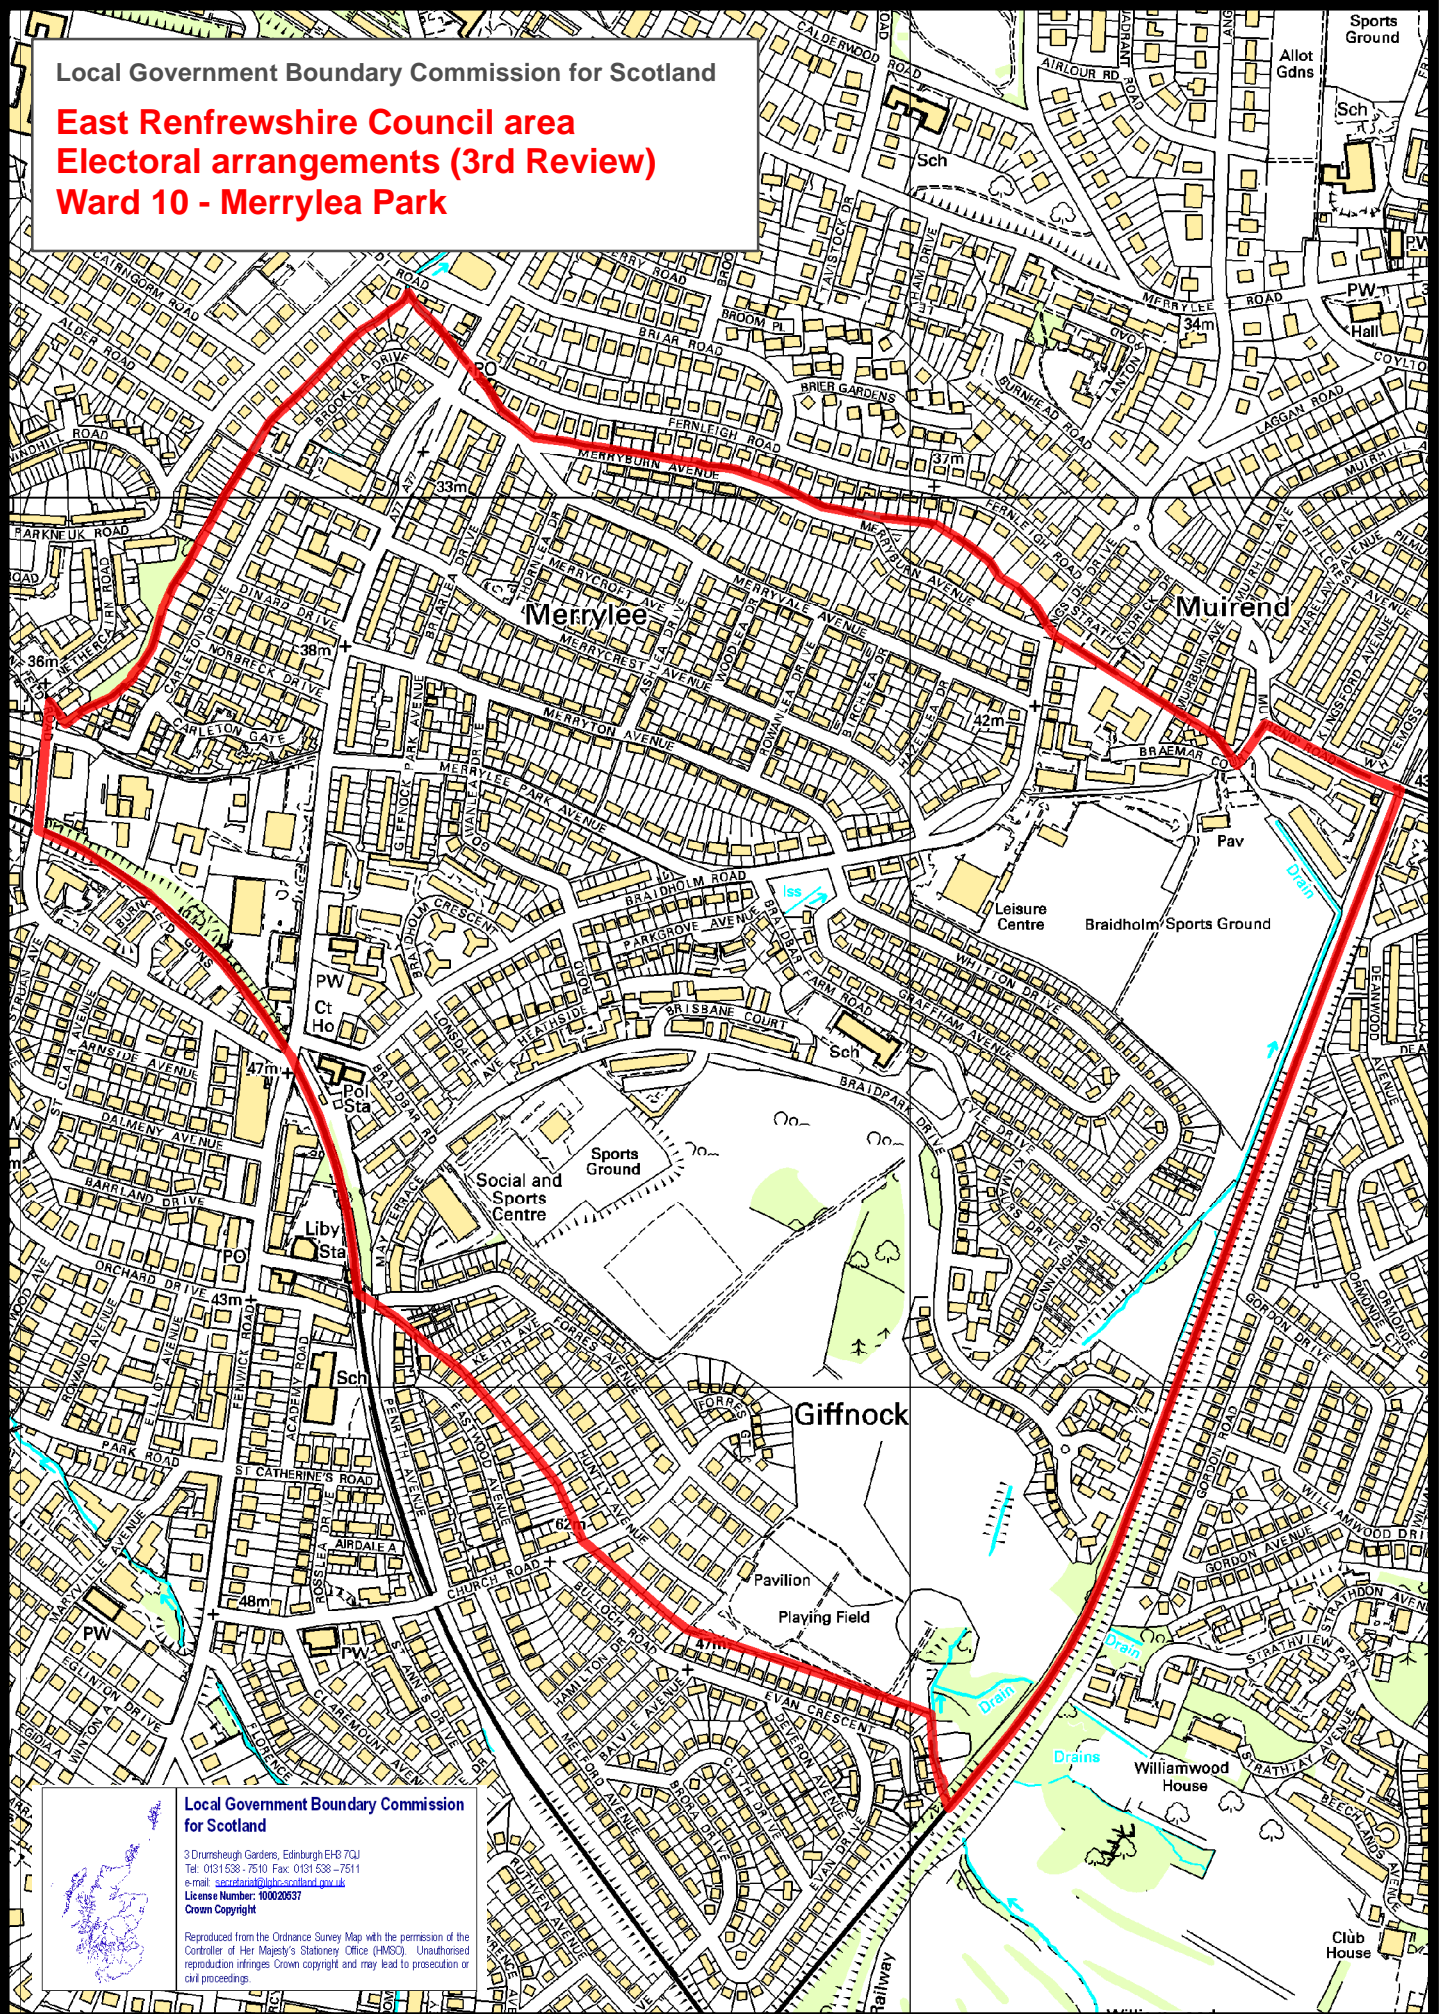

Local Government Boundary Commission for Scotland

**East Renfrewshire Council area
Electoral arrangements (3rd Review)
Ward 10 - Merrylea Park**

Local Government Boundary Commission for Scotland