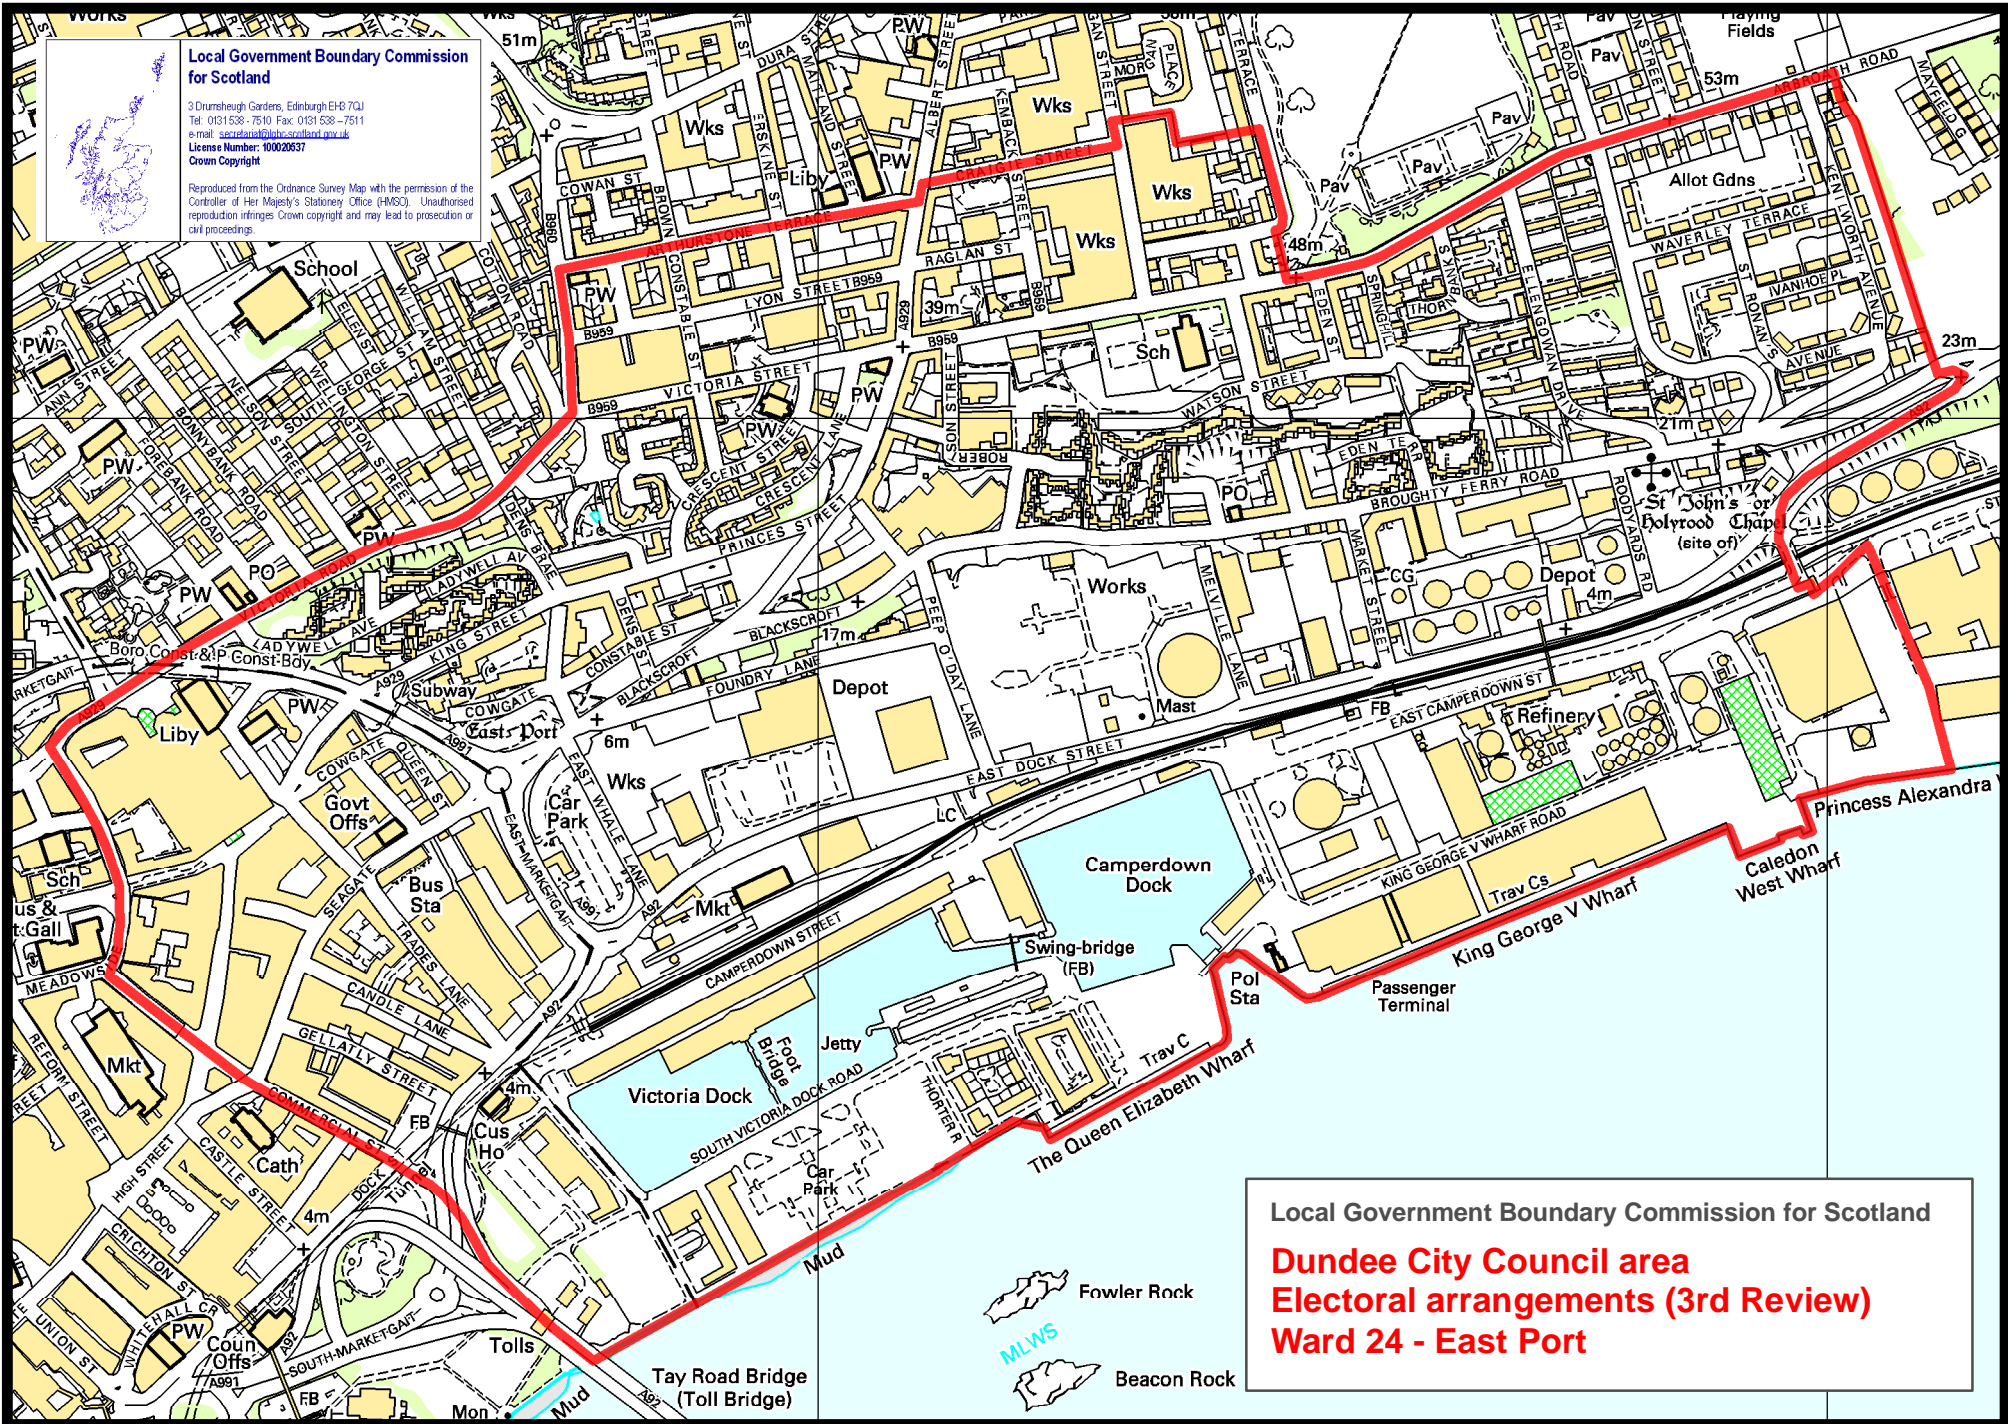

Local Government Boundary Commission for Scotland

3 Drumshugh Gardens, Edinburgh EH6 7JL
Tel: 0131 538 - 7510 Fax: 0131 538 - 7511
e-mail: scotland@lgbcs.org.uk
License Number: 100020637
Crown Copyright

Local Government Boundary Commission for Scotland
Dundee City Council area
Electoral arrangements (3rd Review)
Ward 24 - East Port