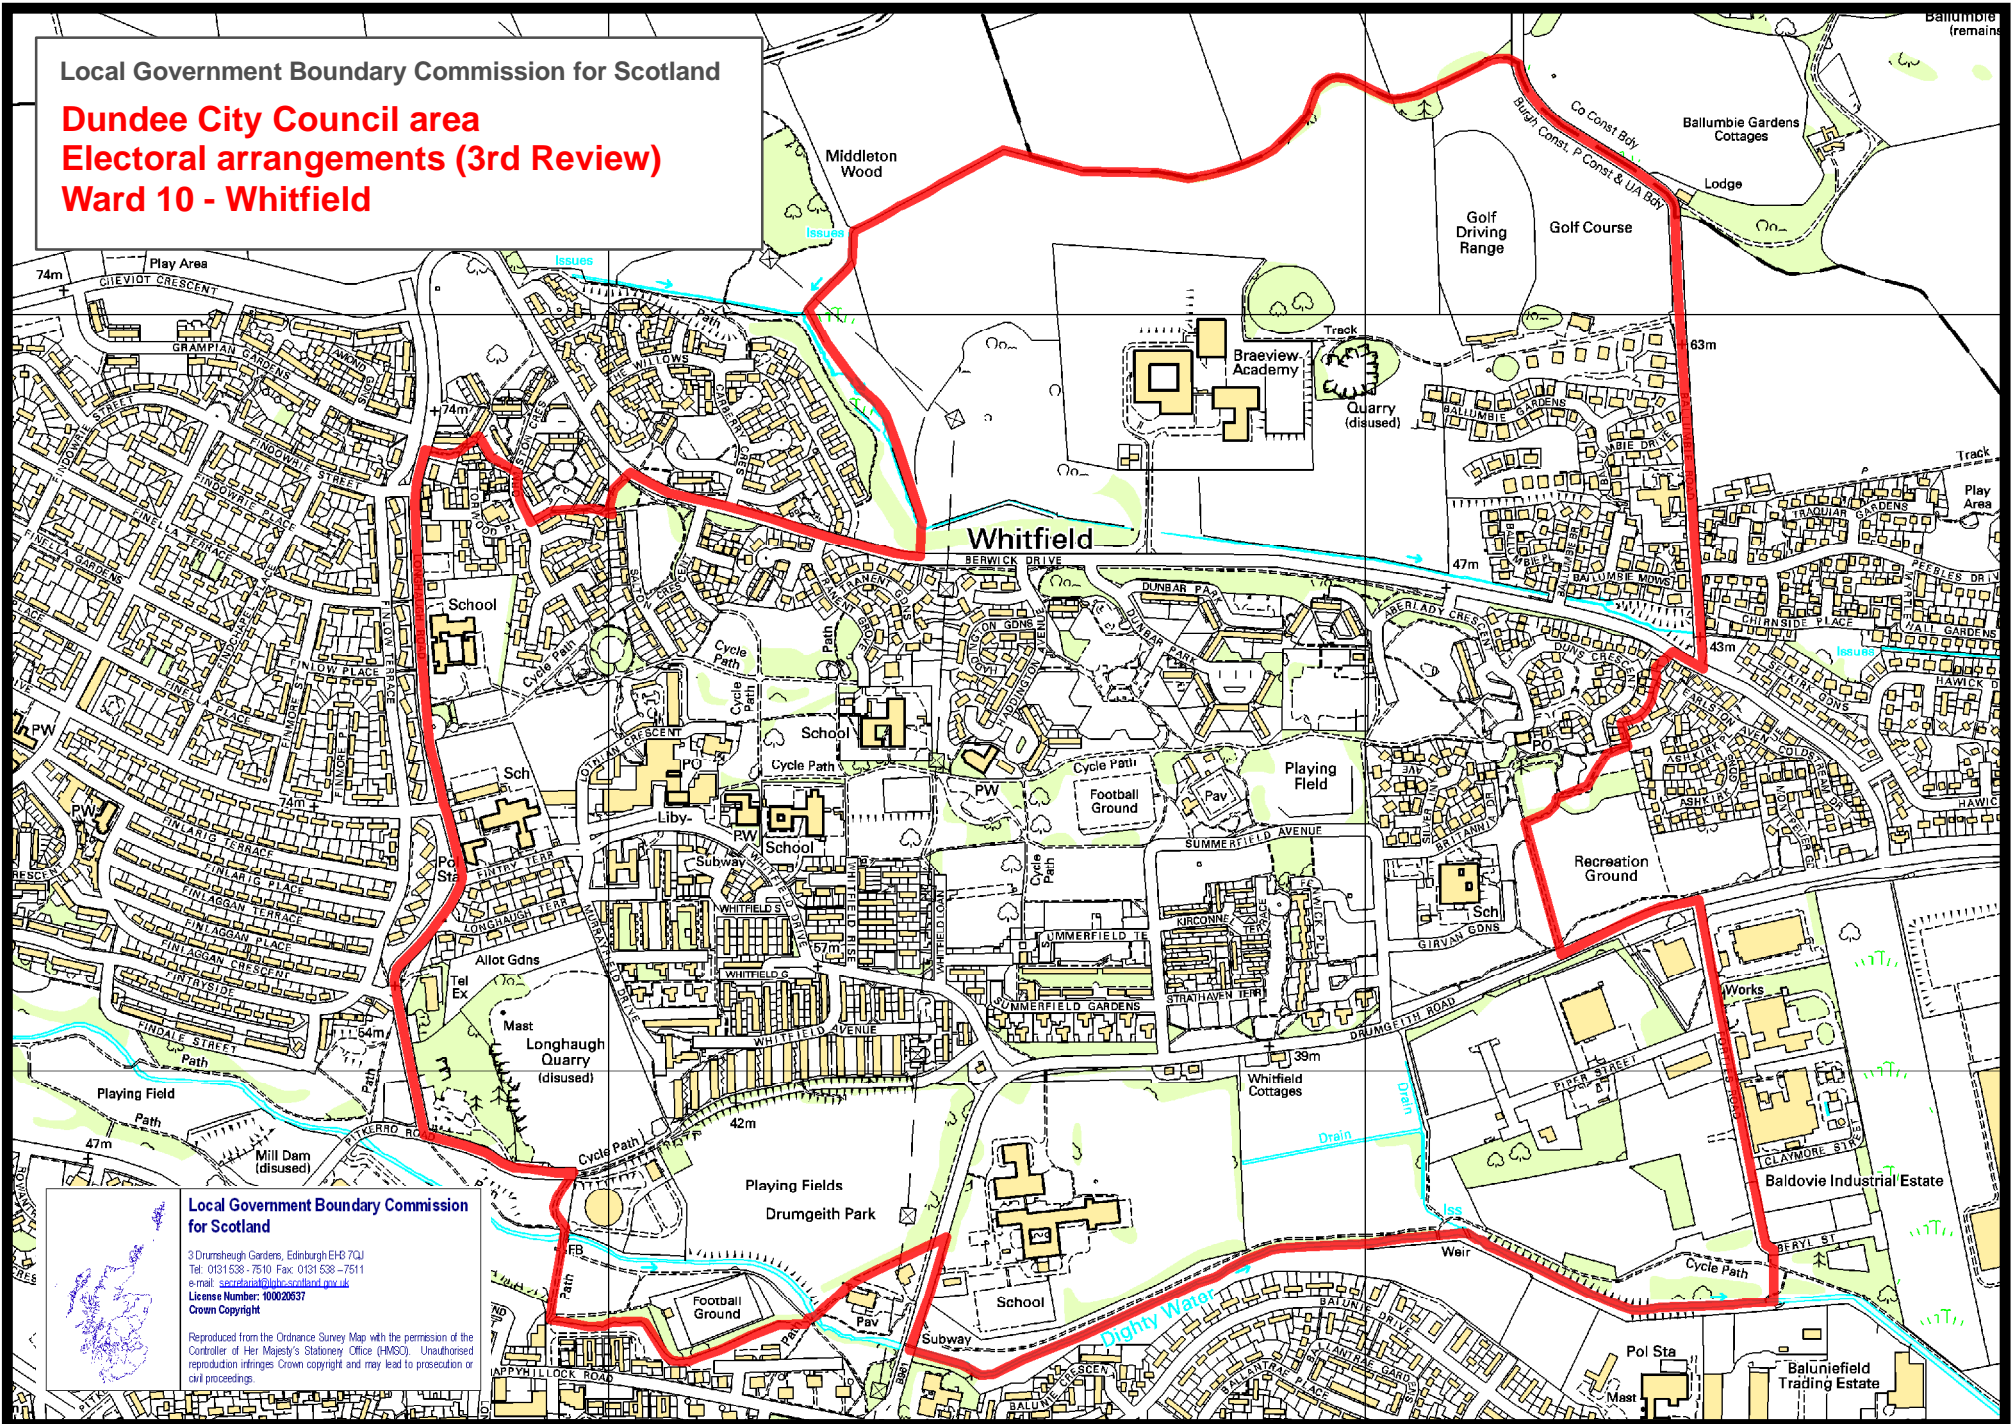

Local Government Boundary Commission for Scotland

**Dundee City Council area
Electoral arrangements (3rd Review)
Ward 10 - Whitfield**

Local Government Boundary Commission for Scotland
3 Drumshugh Gardens, Edinburgh EH8 7QJ
Tel: 0131 538-7510 Fax: 0131 538-7511
e-mail: secretariat@lgbcs.scotland.gov.uk
License Number: 100020537
Crown Copyright

Reproduced from the Ordnance Survey Map with the permission of the Controller of Her Majesty's Stationery Office (HMSO). Unauthorised reproduction infringes Crown copyright and may lead to prosecution or civil proceedings.