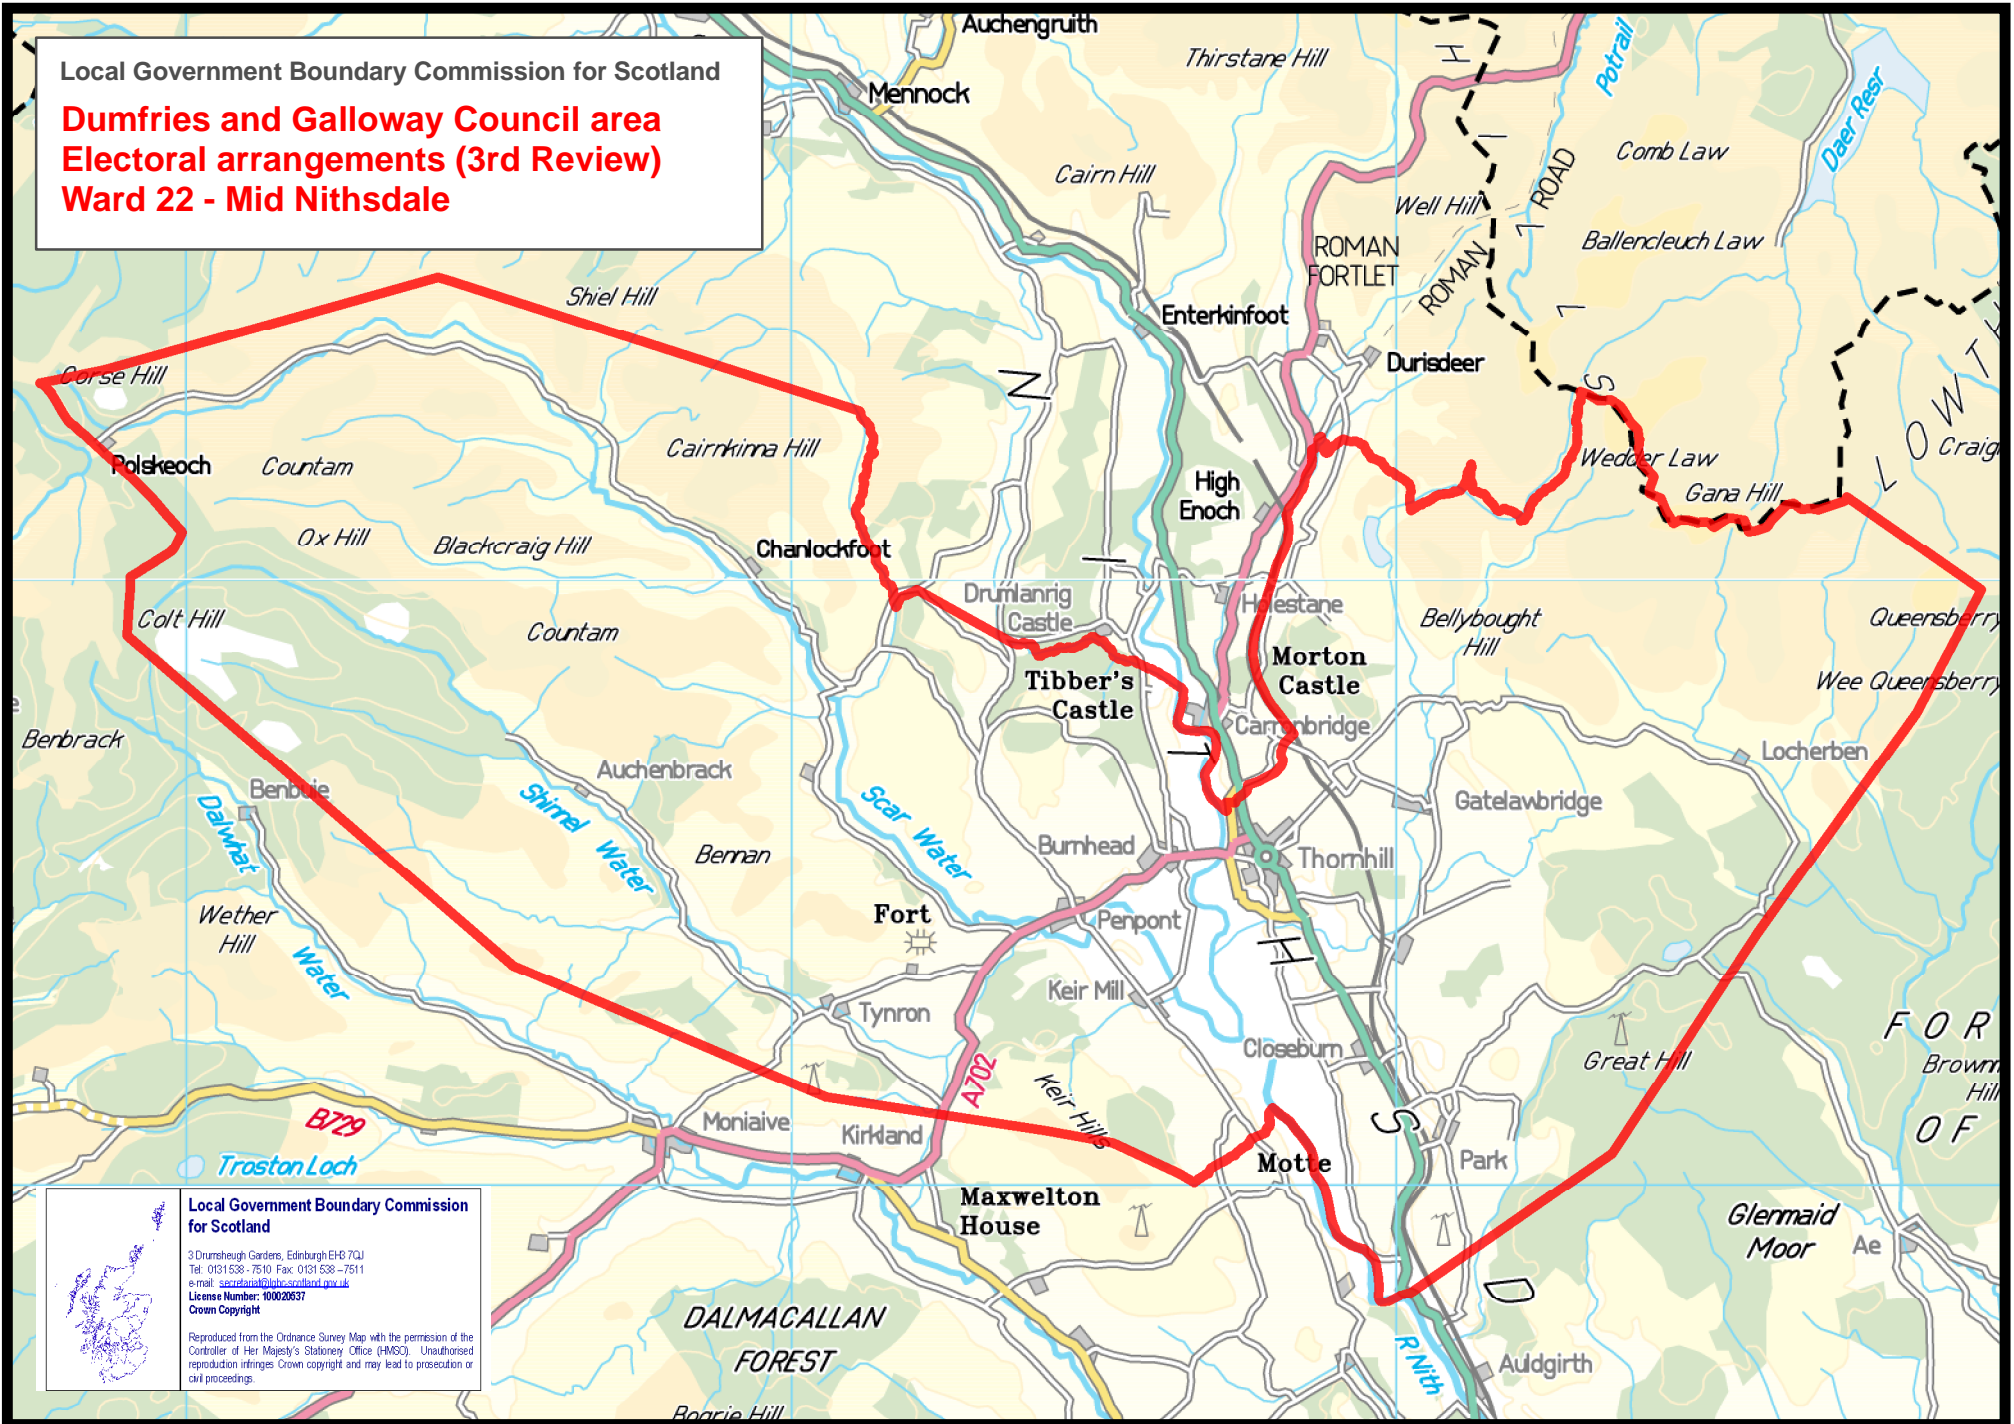

Local Government Boundary Commission for Scotland

**Dumfries and Galloway Council area
Electoral arrangements (3rd Review)
Ward 22 - Mid Nithsdale**

Local Government Boundary Commission for Scotland
3 Drumshugh Gardens, Edinburgh EH6 7QJ
Tel: 0131 538-7510 Fax: 0131 538-7511
e-mail: secretariat@lgbcs.scotland.gov.uk
License Number: 100020537
Crown Copyright
Reproduced from the Ordnance Survey Map with the permission of the Controller of Her Majesty's Stationery Office (HMSO). Unauthorised reproduction infringes Crown copyright and may lead to prosecution or civil proceedings.