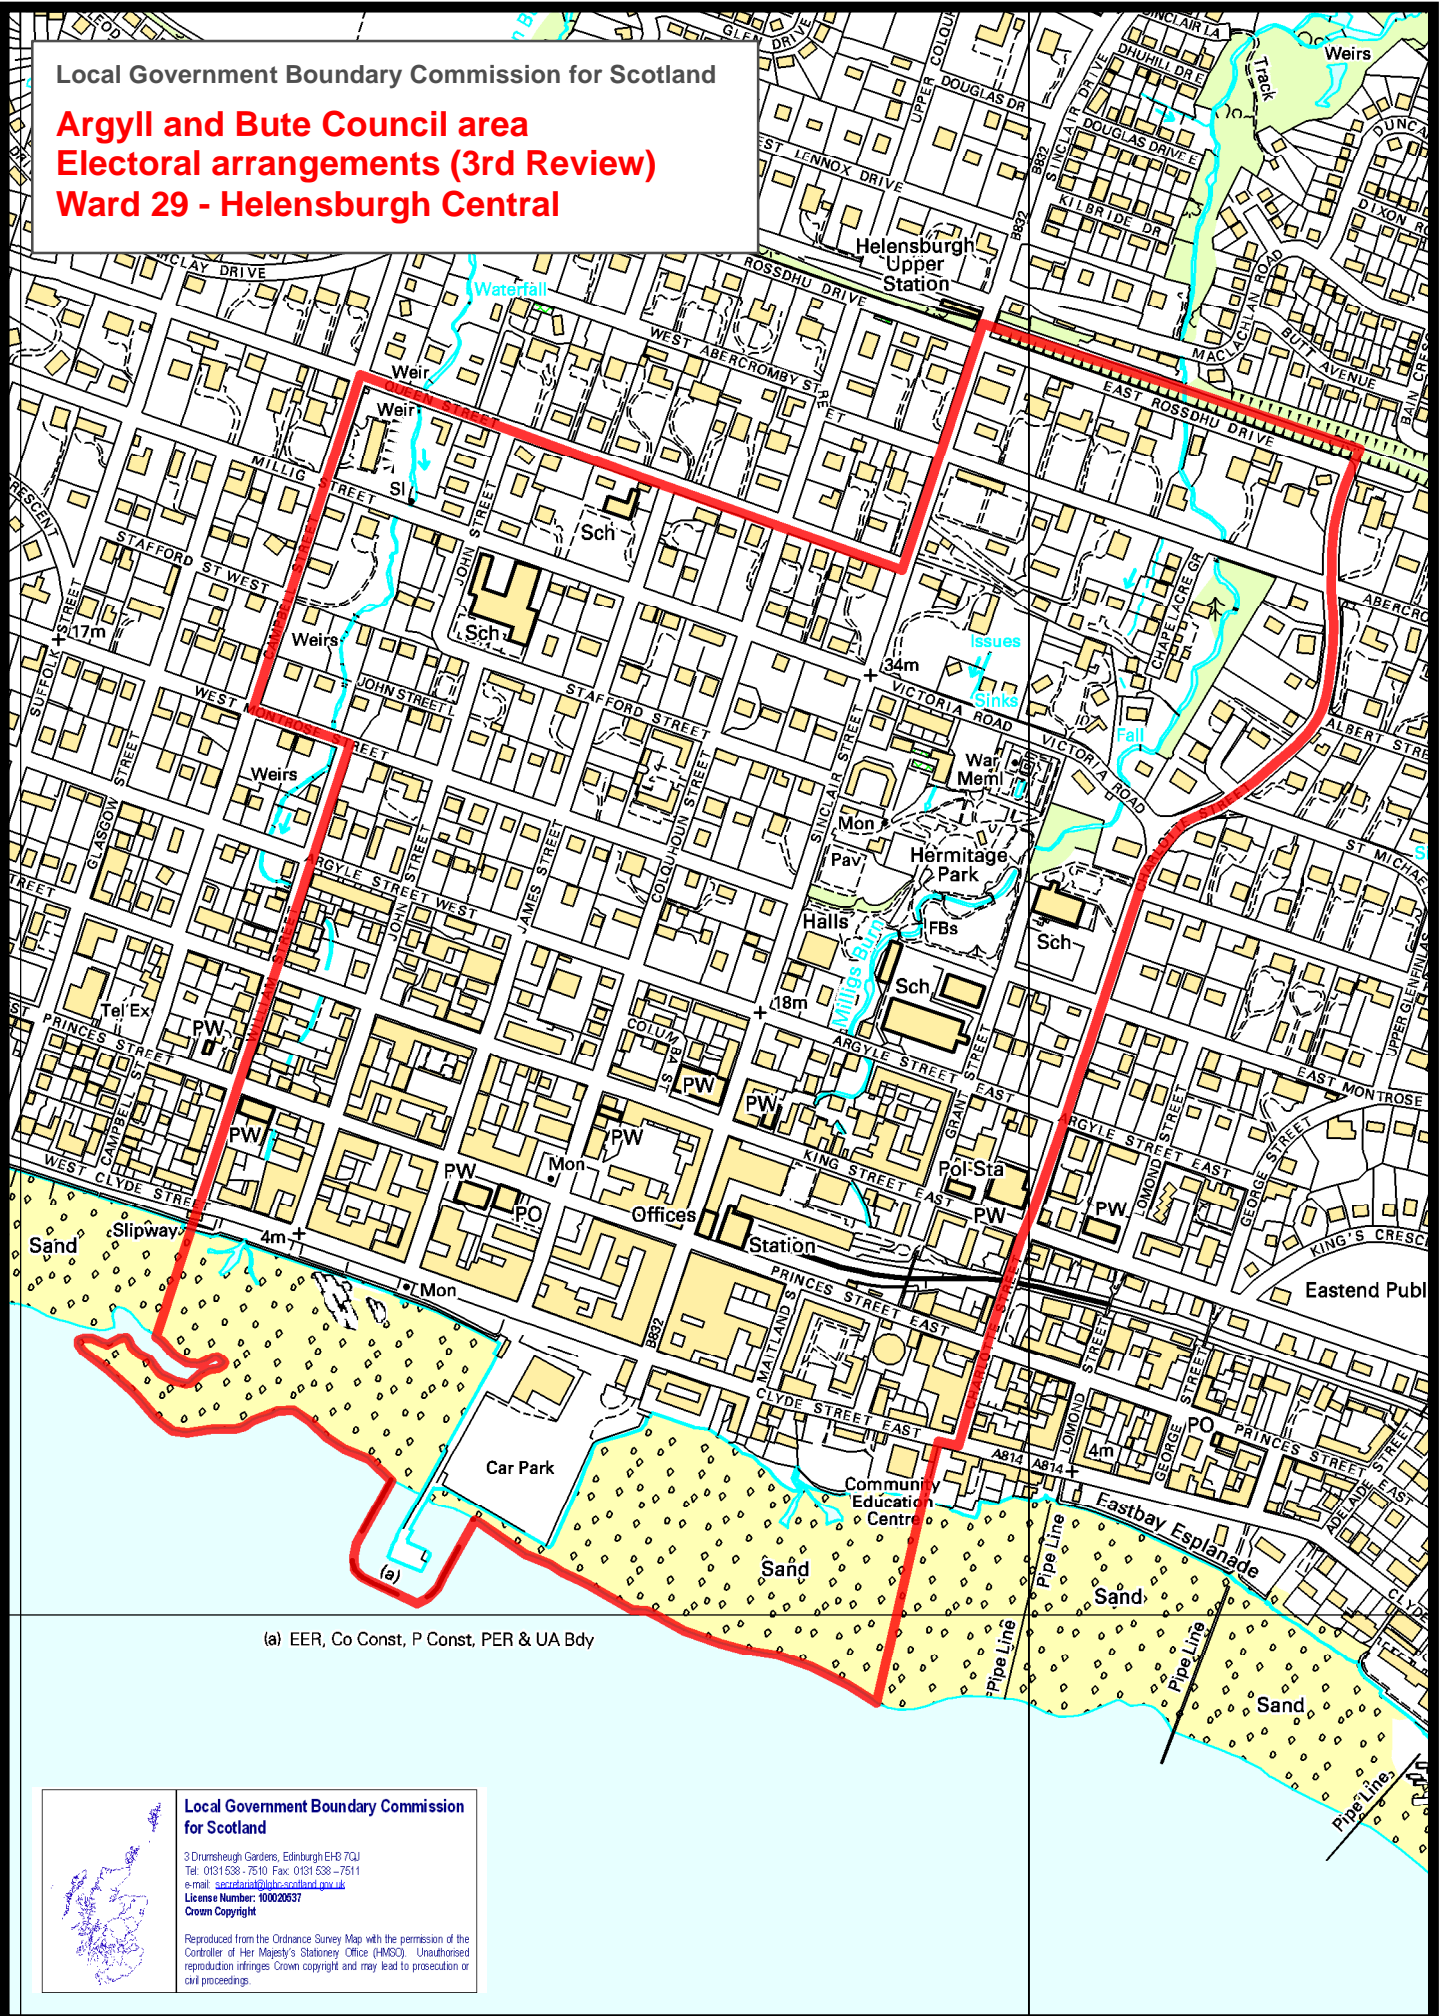

Local Government Boundary Commission for Scotland

**Argyll and Bute Council area
Electoral arrangements (3rd Review)
Ward 29 - Helensburgh Central**

(a) EER, Co Const, P Const, PER & UA Bdy

**Local Government Boundary Commission
for Scotland**