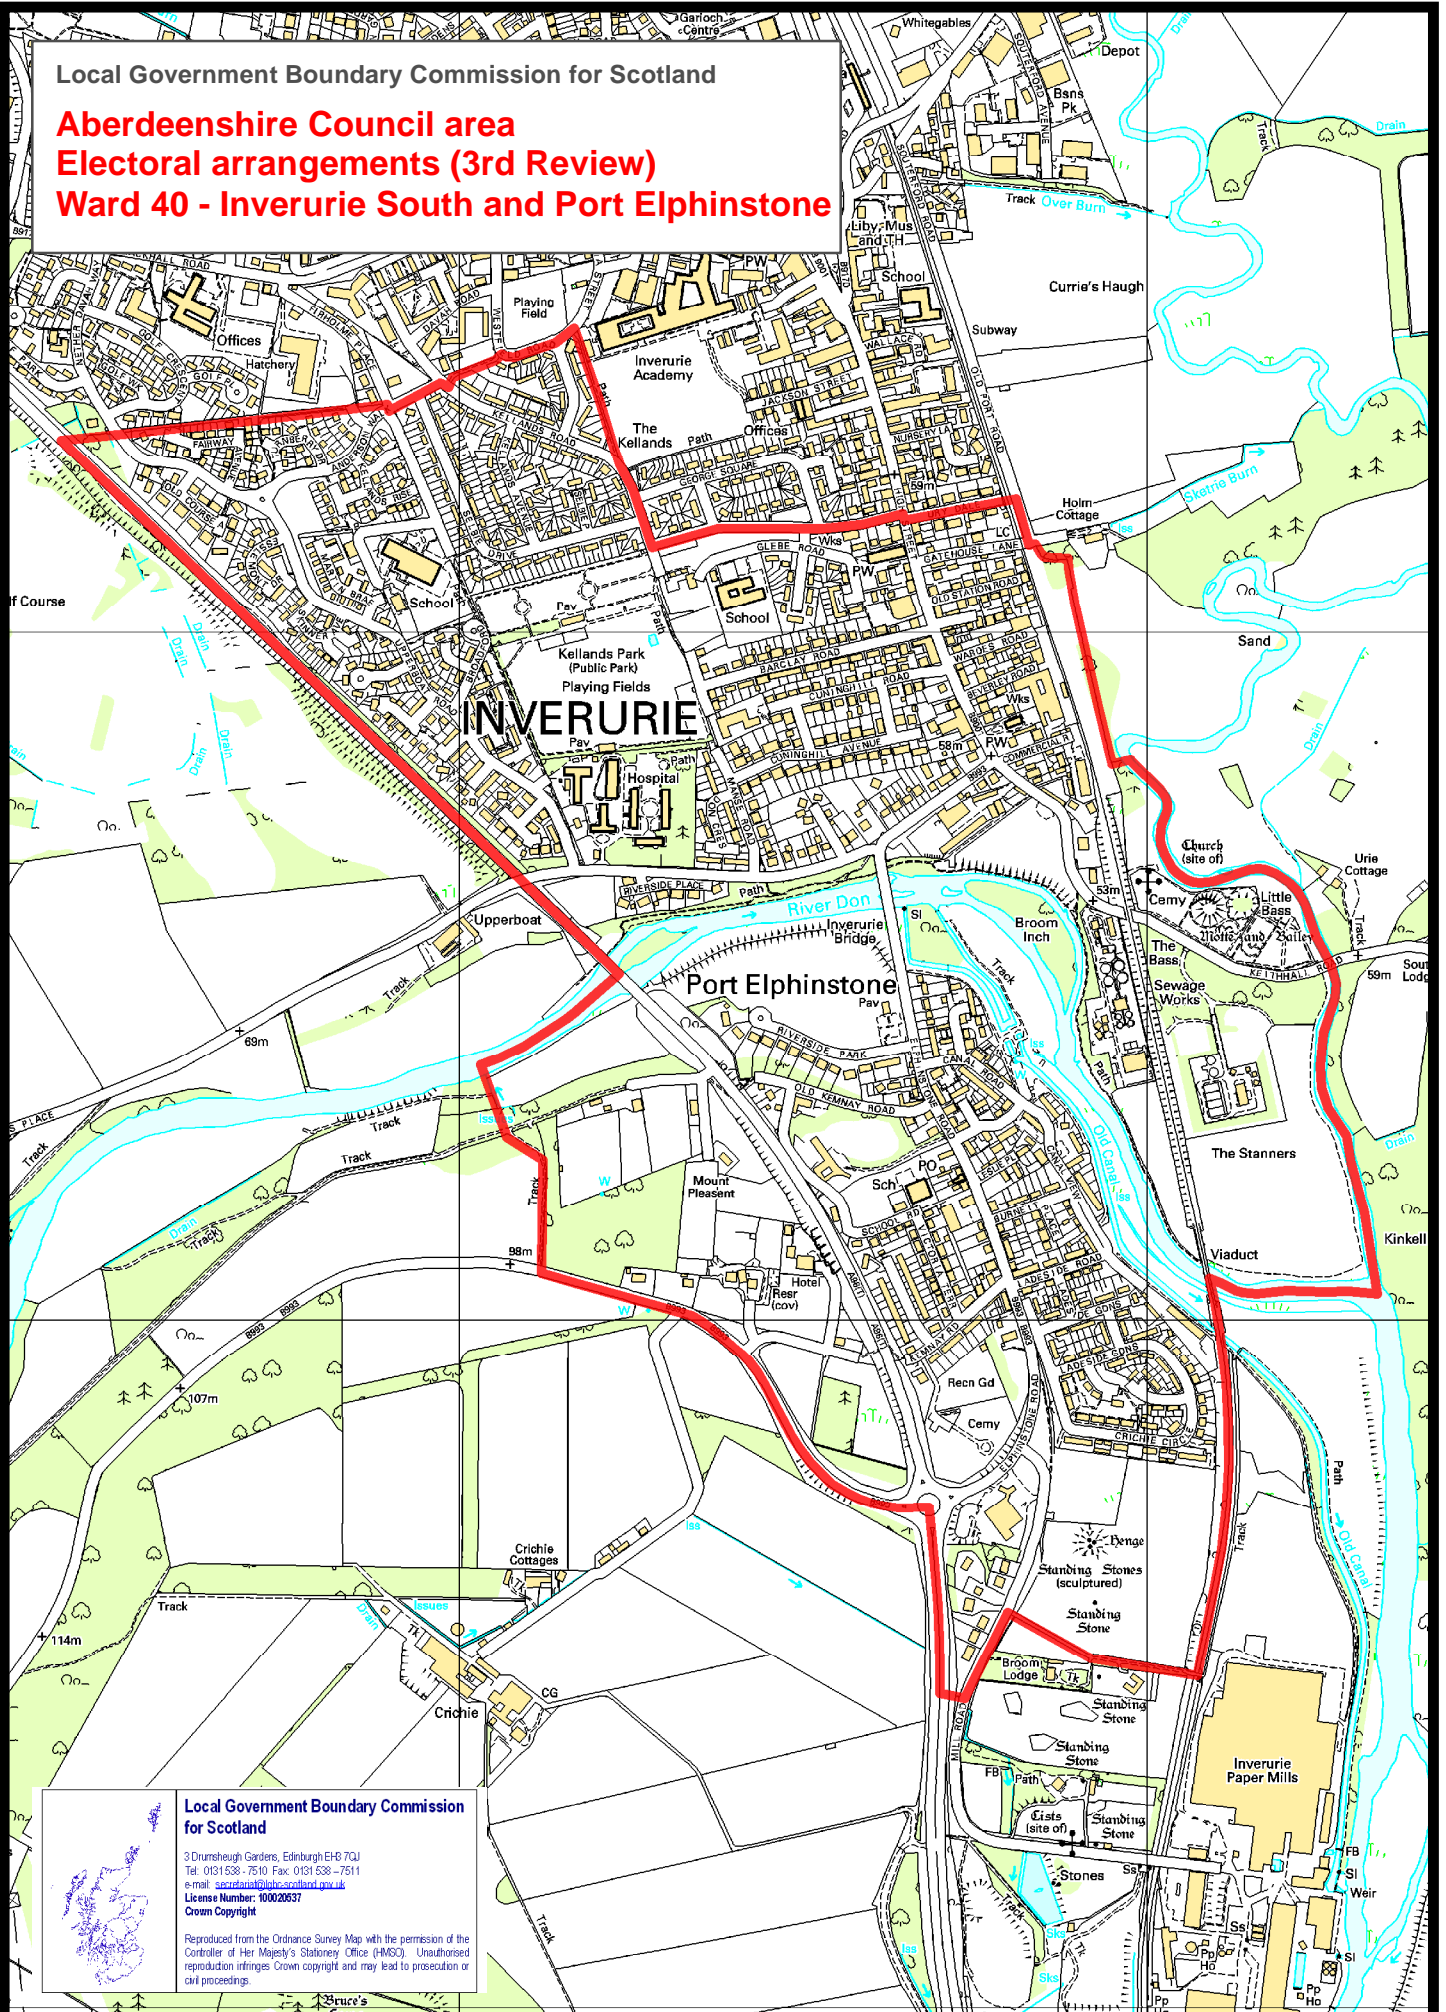

Local Government Boundary Commission for Scotland

**Aberdeenshire Council area
Electoral arrangements (3rd Review)
Ward 40 - Inverurie South and Port Elphinstone**

Local Government Boundary Commission for Scotland