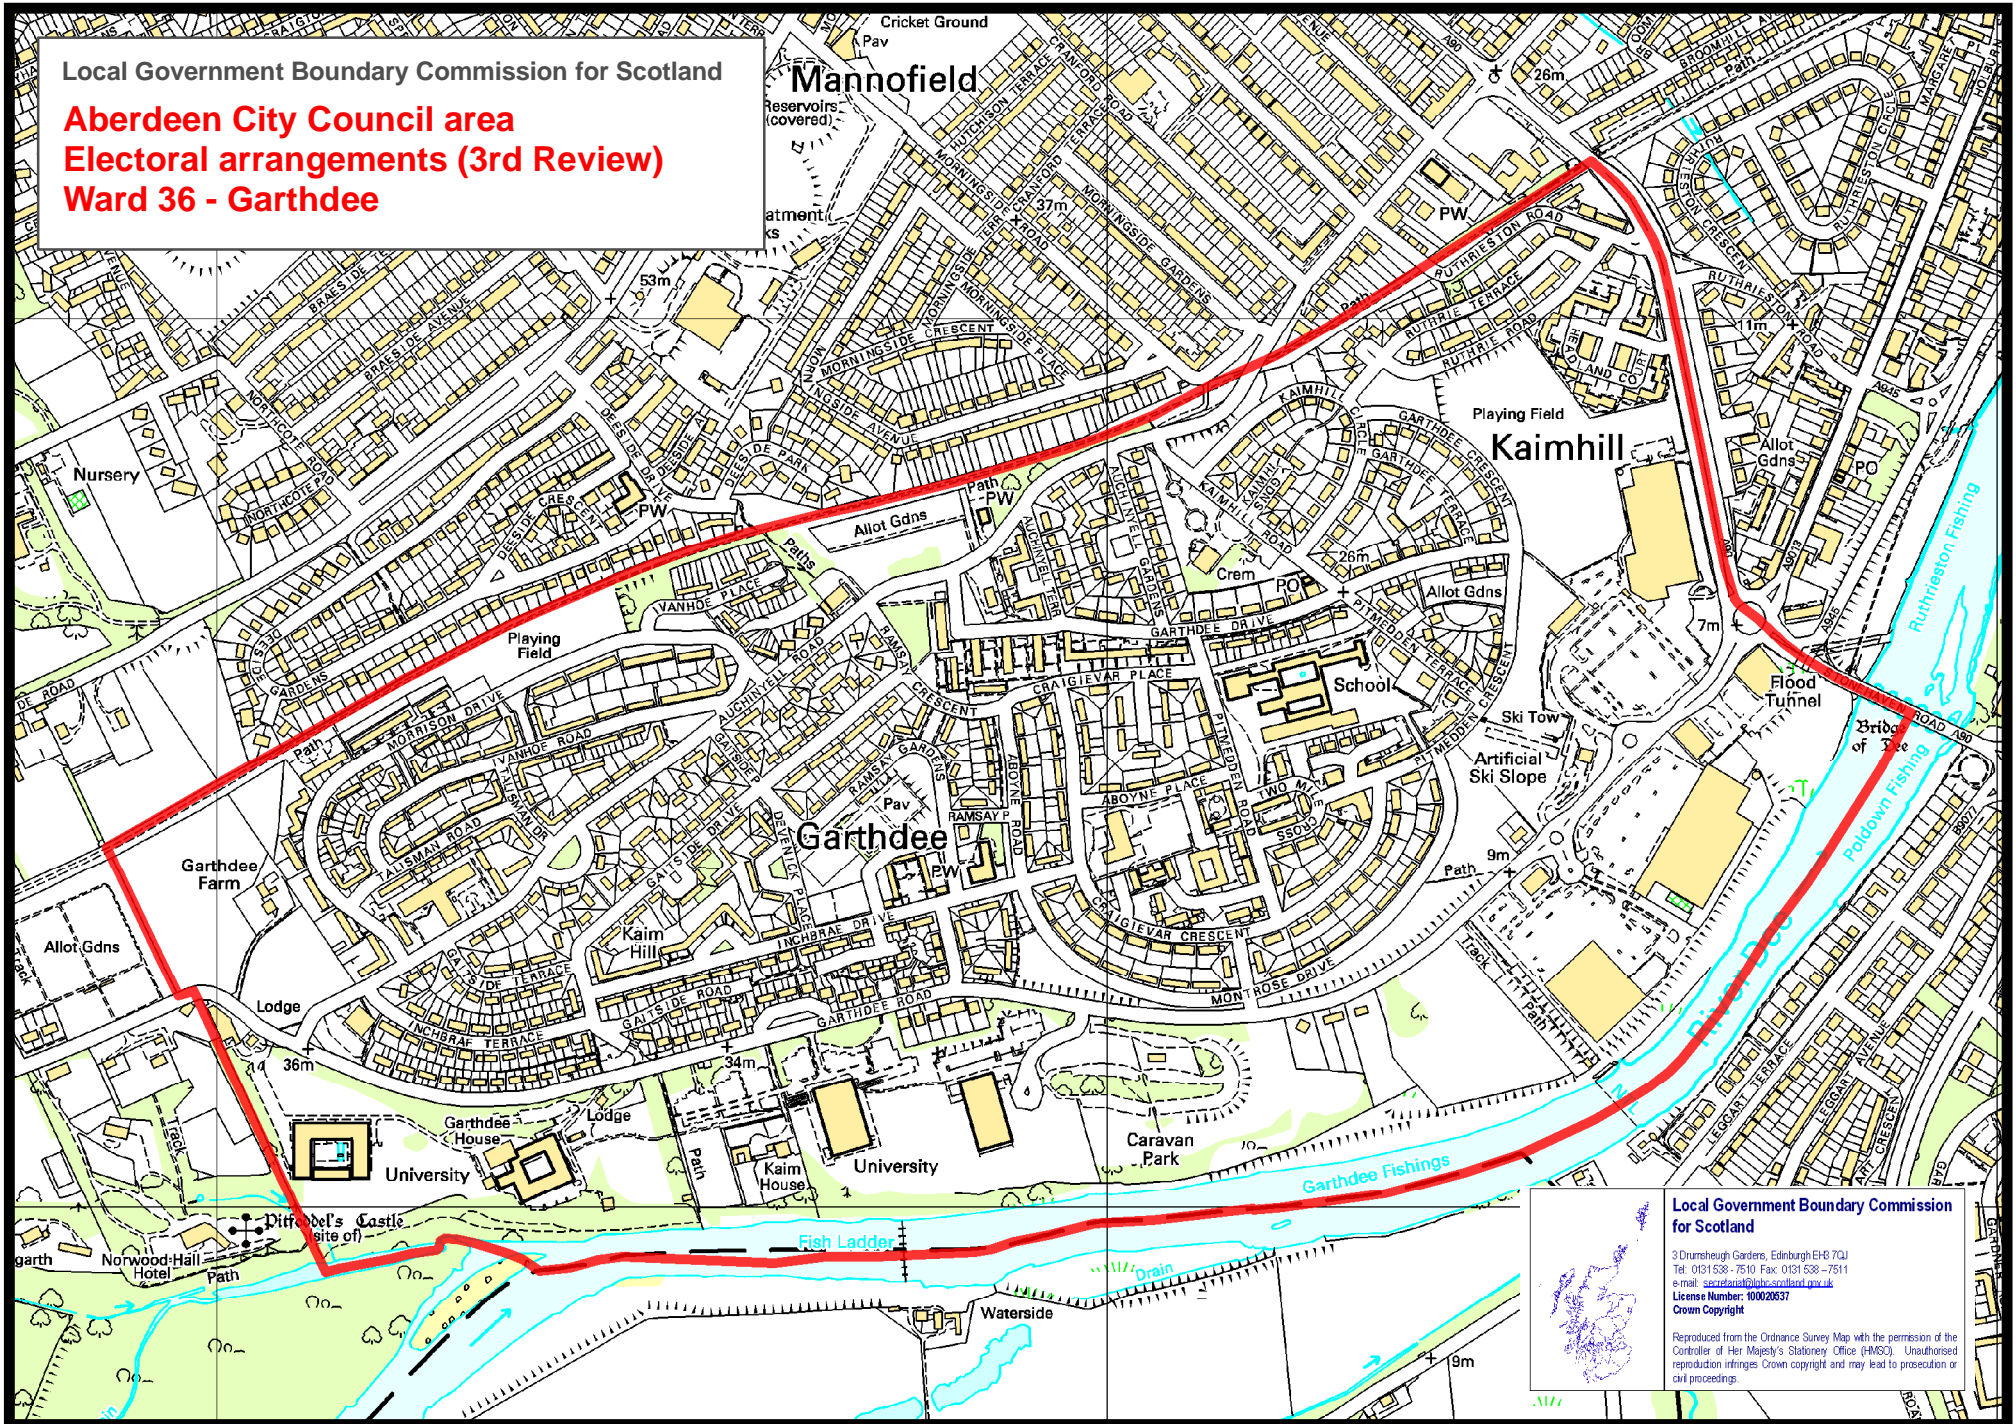

Local Government Boundary Commission for Scotland

**Aberdeen City Council area  
Electoral arrangements (3rd Review)  
Ward 36 - Garthdee**

**Local Government Boundary Commission for Scotland**  
3 Drumheugh Gardens, Edinburgh EH6 7QJ  
Tel: 0131 538 7510 Fax: 0131 538 7511  
e-mail: [secreta@lgbcs.scot.nhs.uk](mailto:secreta@lgbcs.scot.nhs.uk)  
License Number: 100020637  
Crown Copyright

Reproduced from the Ordnance Survey Map with the permission of the Controller of Her Majesty's Stationery Office (HMSO). Unauthorised reproduction infringes Crown copyright and may lead to prosecution or civil proceedings.