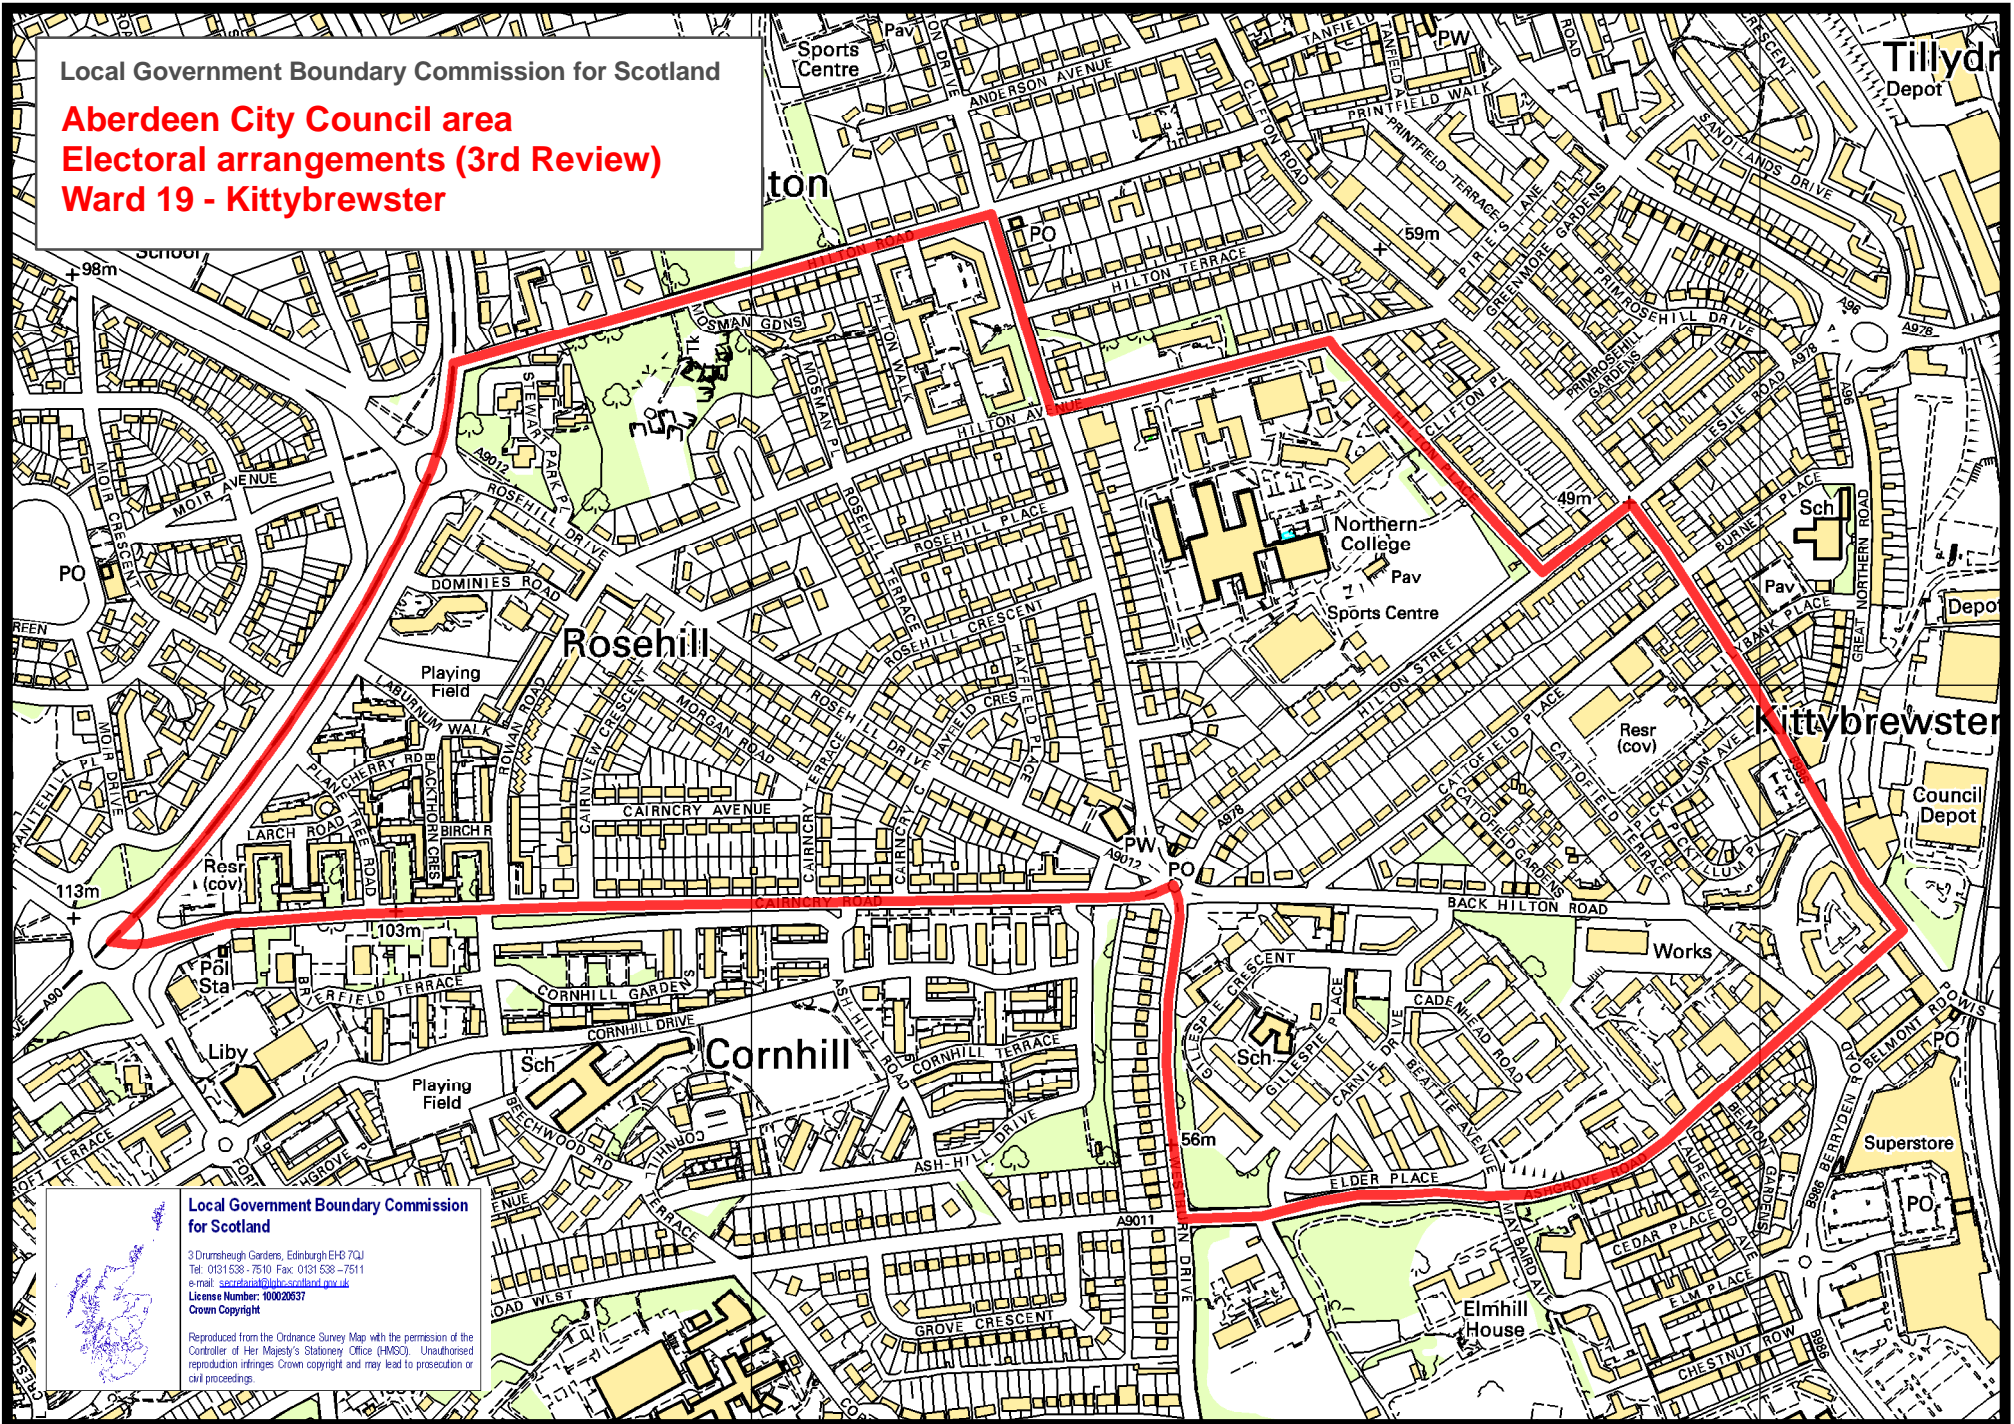

Local Government Boundary Commission for Scotland

**Aberdeen City Council area
Electoral arrangements (3rd Review)
Ward 19 - Kittybrewster**

98m School

PO

113m

103m

Liby

Sch

PO

56m

59m

49m

56m

Local Government Boundary Commission for Scotland
3 Drumshugh Gardens, Edinburgh EH6 7QJ
Tel: 0131 538-7510 Fax: 0131 538-7511
e-mail: secretariat@lgb-scotland.gov.uk
License Number: 100020537
Crown Copyright
Reproduced from the Ordnance Survey Map with the permission of the Controller of Her Majesty's Stationery Office (HMSO). Unauthorised reproduction infringes Crown copyright and may lead to prosecution or civil proceedings.